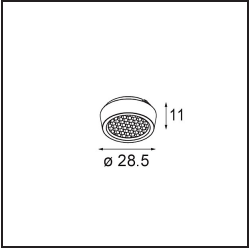

### Specifications

Material	13621132
Light Source Type	LED
LED Type	BRIDGELUX WARMDIM 6W
LED technology	LED COB
CRI	Min. 95
Colour Temperature	1800-3000K (Warm Dim)
Lifetime	L80B10 @50,000 Hours
Lamp Included	Yes
Number of Light Sources	1
CIE flux code	93 99 100 100 73
Binning (SDCM)	3
Light Direction	Down
Optic	Reflector
Measured beam angle (°)	36.8
Input Voltage	48Vdc
Luminaire power (W)	7.0
Electrical Class	III
IP Rating	20
Glow wire rating (°C)	960
Dimming Protocol	DALI
DALI Standard	DALI-2
Indoor/Outdoor	Indoor
Application	Ceiling, Wall
Adjustability	H 365° V -110°/+110°
Distance to Lighted Object (m)	0,1
Primary Colour & Primary Finish	Black, Structure
Gross weight (g)	442.0
Luminous flux per lamp (lm)	368
Efficacy (lm/W)	53
Glare rating	22
Remark	<ul style="list-style-type: none"> <li>• This is not a complete product. Pista track 48V system required.</li> <li>• For installations without dimmer, it is recommended to use 1-10 V luminaires.</li> </ul>

**TM30 & CRI diagram**

**Light distribution & beam diagram**

**Optical Accessories**

**14192032** Snoot 26 Black Matt

**14193032** Crossblade 26 Black Matt

**14191032** Honeycomb 26 Black Matt

Choose a required accessory