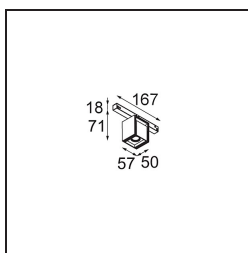

Date
Customer
Project
Type

*Rektor Track 48V Adjustable 57x50 1x LED 1800-3000K WD Medium DALI Black Structure*

With a name derived from the Latin word for “ruler”, the Rektor family has all the qualities of a leader. Strong, guiding, and arguably a good listener. Winner of the 2014 Henry Van de Velde design award, Rektor is an orientable downlighter that showcases the distinguished effects of right angles and accented light direction.

### Specifications

Material	13621132
Light Source Type	LED
LED Type	BRIDGELUX WARMDIM 6W
LED technology	LED COB
CRI	Min. 95
Colour Temperature	1800-3000K (Warm Dim)
Lifetime	L80B10 @50,000 Hours
Lamp Included	Yes
Number of Light Sources	1
CIE flux code	93 99 100 100 73
Binning (SDCM)	3
Light Direction	Down
Optic	Reflector
Measured beam angle (°)	36.8
Input Voltage	48Vdc
Luminaire power (W)	7.0
Electrical Class	III
IP Rating	20
Glow wire rating (°C)	960
Dimming Protocol	DALI
DALI Standard	DALI-2
Indoor/Outdoor	Indoor
Application	Ceiling, Wall
Adjustability	H 365° V -110°/+110°
Distance to Lighted Object (m)	0,1
Primary Colour & Primary Finish	Black, Structure
Gross weight (g)	442.0
Luminous flux per lamp (lm)	368
Efficacy (lm/W)	53
Glare rating	22
Remark	<ul style="list-style-type: none"> <li>• This is not a complete product. Pista track 48V system required.</li> <li>• For installations without dimmer, it is recommended to use 1-10 V luminaires.</li> </ul>