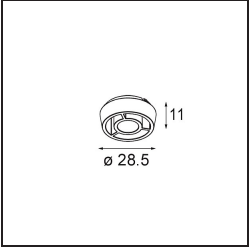

### Specifications

Material	13621132
Light Source Type	LED
LED Type	BRIDGELUX WARMDIM 6W
LED technology	LED COB
CRI	Min. 95
Colour Temperature	1800-3000K (Warm Dim)
Lifetime	L80B10 @50,000 Hours
Lamp Included	Yes
Number of Light Sources	1
CIE flux code	93 99 100 100 73
Binning (SDCM)	3
Light Direction	Down
Optic	Reflector
Measured beam angle (°)	36.8
Input Voltage	48Vdc
Luminaire power (W)	7.0
Electrical Class	III
IP Rating	20
Glow wire rating (°C)	960
Dimming Protocol	DALI
DALI Standard	DALI-2
Indoor/Outdoor	Indoor
Application	Ceiling, Wall
Adjustability	H 365° V -110°/+110°
Distance to Lighted Object (m)	0,1
Primary Colour & Primary Finish	Black, Structure
Gross weight (g)	442.0
Luminous flux per lamp (lm)	368
Efficacy (lm/W)	53
Glare rating	22
Remark	<ul style="list-style-type: none"> <li>• This is not a complete product. Pista track 48V system required.</li> <li>• For installations without dimmer, it is recommended to use 1-10 V luminaires.</li> </ul>

**TM30 & CRI diagram**

**Light distribution & beam diagram**

**Optical Accessories**

**14192032** Snoot 26 Black Matt

**14193032** Crossblade 26 Black Matt

**14191032** Honeycomb 26 Black Matt

Choose a required accessory