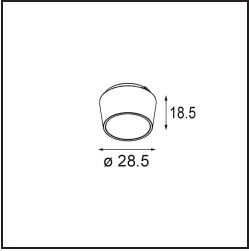

### Specifications

Material	13621132
Light Source Type	LED
LED Type	BRIDGELUX WARMDIM 6W
LED technology	LED COB
CRI	Min. 95
Colour Temperature	1800-3000K (Warm Dim)
Lifetime	L80B10 @50,000 Hours
Lamp Included	Yes
Number of Light Sources	1
CIE flux code	93 99 100 100 73
Binning (SDCM)	3
Light Direction	Down
Optic	Reflector
Measured beam angle (°)	36.8
Input Voltage	48Vdc
Luminaire power (W)	7.0
Electrical Class	III
IP Rating	20
Glow wire rating (°C)	960
Dimming Protocol	DALI
DALI Standard	DALI-2
Indoor/Outdoor	Indoor
Application	Ceiling, Wall
Adjustability	H 365° V -110°/+110°
Distance to Lighted Object (m)	0,1
Primary Colour & Primary Finish	Black, Structure
Gross weight (g)	442.0
Luminous flux per lamp (lm)	368
Efficacy (lm/W)	53
Glare rating	22
Remark	<ul style="list-style-type: none"> <li>• This is not a complete product. Pista track 48V system required.</li> <li>• For installations without dimmer, it is recommended to use 1-10 V luminaires.</li> </ul>

**TM30 & CRI diagram**

**Light distribution & beam diagram**

**Optical Accessories**

**14192032** Snoot 26 Black Matt

**14193032** Crossblade 26 Black Matt

**14191032** Honeycomb 26 Black Matt

Choose a required accessory