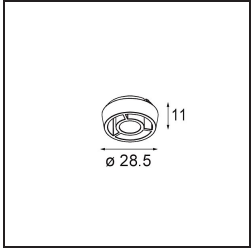

### Specifications

Material	13621209
Light Source Type	LED
LED Type	BRIDGELUX V6 HD G8
LED technology	LED COB
CRI	Min. 90
Colour Temperature	2700K
Lifetime	L90B10 @50,000 Hours
Lamp Included	Yes
Number of Light Sources	2
CIE flux code	97 99 100 100 78
Binning (SDCM)	2
Light Direction	Down
Optic	Reflector
Measured beam angle (°)	43.2
Input Voltage	48Vdc
Luminaire power (W)	13.0
Electrical Class	III
IP Rating	20
Glow wire rating (°C)	960
Dimming Protocol	1-10V
Indoor/Outdoor	Indoor
Application	Ceiling, Wall
Adjustability	H 365° V -110°/+110°
Distance to Lighted Object (m)	0,1
Primary Colour & Primary Finish	White, Structure
Gross weight (g)	660.0
Luminous flux per lamp (lm)	568
Efficacy (lm/W)	73
Glare rating	22
Remark	<ul style="list-style-type: none"> <li>• This is not a complete product. Pista track 48V system required.</li> <li>• For installations without dimmer, it is recommended to use 1-10 V luminaires.</li> </ul>

**TM30 & CRI diagram**

**Light distribution & beam diagram**

*Optical Accessories*

**14191032** Honeycomb 26 Black Matt

**14192032** Snoot 26 Black Matt

**14193032** Crossblade 26 Black Matt

Choose a required accessory