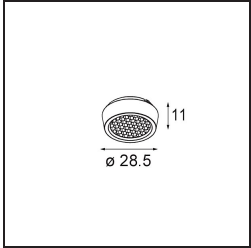

Specifications

Material	13621032
Light Source Type	LED
LED Type	BRIDGELUX WARMDIM 6W
LED technology	LED COB
CRI	Min. 95
Colour Temperature	1800-3000K (Warm Dim)
Lifetime	L80B10 @50,000 Hours
Lamp Included	Yes
Number of Light Sources	1
CIE flux code	93 99 100 100 73
Binning (SDCM)	3
Light Direction	Down
Optic	Reflector
Measured beam angle (°)	36.8
Input Voltage	48Vdc
Luminaire power (W)	7.0
Electrical Class	III
IP Rating	20
Glow wire rating (°C)	960
Dimming Protocol	1-10V
Indoor/Outdoor	Indoor
Application	Ceiling, Wall
Adjustability	H 365° V -110°/+110°
Distance to Lighted Object (m)	0,1
Primary Colour & Primary Finish	Black, Structure
Gross weight (g)	442.0
Luminous flux per lamp (lm)	368
Efficacy (lm/W)	53
Glare rating	22
Remark	<ul style="list-style-type: none"> • This is not a complete product. Pista track 48V system required. • For installations without dimmer, it is recommended to use 1-10 V luminaires.

TM30 & CRI diagram

Light distribution & beam diagram

Optical Accessories

14192032 Snoot 26 Black Matt

14193032 Crossblade 26 Black Matt

14191032 Honeycomb 26 Black Matt

Choose a required accessory