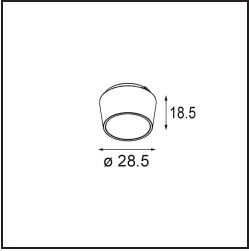

### Specifications

Material	13620932
Light Source Type	LED
LED Type	BRIDGELUX WARMDIM 6W
LED technology	LED COB
CRI	Min. 95
Colour Temperature	1800-3000K (Warm Dim)
Lifetime	L80B10 @50,000 Hours
Lamp Included	Yes
Number of Light Sources	1
CIE flux code	92 100 100 100 74
Binning (SDCM)	3
Light Direction	Down
Optic	Reflector
Measured beam angle (°)	47.5
Input Voltage	48Vdc
Luminaire power (W)	7.0
Electrical Class	III
IP Rating	20
Glow wire rating (°C)	960
Dimming Protocol	DALI
DALI Standard	DALI-2
Indoor/Outdoor	Indoor
Application	Ceiling, Wall
Adjustability	H 365° V -110°/+110°
Distance to Lighted Object (m)	0,1
Primary Colour & Primary Finish	Black, Structure
Gross weight (g)	442.0
Luminous flux per lamp (lm)	373
Efficacy (lm/W)	53
Glare rating	23
Remark	<ul style="list-style-type: none"> <li>• This is not a complete product. Pista track 48V system required.</li> <li>• For installations without dimmer, it is recommended to use 1-10 V luminaires.</li> </ul>

**TM30 & CRI diagram**

**Light distribution & beam diagram**

*Optical Accessories*

**14192032** Snoot 26 Black Matt

**14193032** Crossblade 26 Black Matt

**14191032** Honeycomb 26 Black Matt

Choose a required accessory