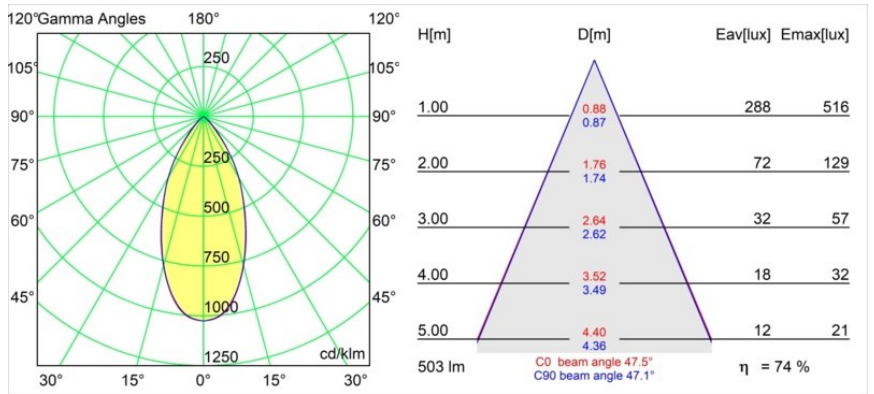

Light distribution & beam diagram