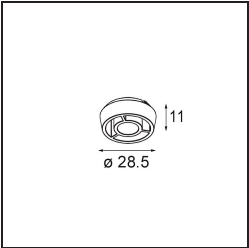

### Specifications

Material	13620932
Light Source Type	LED
LED Type	BRIDGELUX WARMDIM 6W
LED technology	LED COB
CRI	Min. 95
Colour Temperature	1800-3000K (Warm Dim)
Lifetime	L80B10 @50,000 Hours
Lamp Included	Yes
Number of Light Sources	1
CIE flux code	92 100 100 100 74
Binning (SDCM)	3
Light Direction	Down
Optic	Reflector
Measured beam angle (°)	47.5
Input Voltage	48Vdc
Luminaire power (W)	7.0
Electrical Class	III
IP Rating	20
Glow wire rating (°C)	960
Dimming Protocol	DALI
DALI Standard	DALI-2
Indoor/Outdoor	Indoor
Application	Ceiling, Wall
Adjustability	H 365° V -110°/+110°
Distance to Lighted Object (m)	0,1
Primary Colour & Primary Finish	Black, Structure
Gross weight (g)	442.0
Luminous flux per lamp (lm)	373
Efficacy (lm/W)	53
Glare rating	23
Remark	<ul style="list-style-type: none"> <li>• This is not a complete product. Pista track 48V system required.</li> <li>• For installations without dimmer, it is recommended to use 1-10 V luminaires.</li> </ul>

**TM30 & CRI diagram**

**Light distribution & beam diagram**

*Optical Accessories*

**14192032** Snoot 26 Black Matt

**14193032** Crossblade 26 Black Matt

**14191032** Honeycomb 26 Black Matt

Choose a required accessory