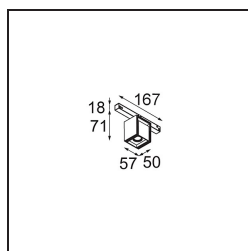

Date
Customer
Project
Type

*Rektor Track 48V Adjustable 57x50 1x LED 1800-3000K WD Flood DALI Black Structure*

With a name derived from the Latin word for “ruler”, the Rektor family has all the qualities of a leader. Strong, guiding, and arguably a good listener. Winner of the 2014 Henry Van de Velde design award, Rektor is an orientable downlighter that showcases the distinguished effects of right angles and accented light direction.

### Specifications

Material	13620932
Light Source Type	LED
LED Type	BRIDGELUX WARMDIM 6W
LED technology	LED COB
CRI	Min. 95
Colour Temperature	1800-3000K (Warm Dim)
Lifetime	L80B10 @50,000 Hours
Lamp Included	Yes
Number of Light Sources	1
CIE flux code	92 100 100 100 74
Binning (SDCM)	3
Light Direction	Down
Optic	Reflector
Measured beam angle (°)	47.5
Input Voltage	48Vdc
Luminaire power (W)	7.0
Electrical Class	III
IP Rating	20
Glow wire rating (°C)	960
Dimming Protocol	DALI
DALI Standard	DALI-2
Indoor/Outdoor	Indoor
Application	Ceiling, Wall
Adjustability	H 365° V -110°/+110°
Distance to Lighted Object (m)	0,1
Primary Colour & Primary Finish	Black, Structure
Gross weight (g)	442.0
Luminous flux per lamp (lm)	373
Efficacy (lm/W)	53
Glare rating	23
Remark	<ul style="list-style-type: none"> <li>• This is not a complete product. Pista track 48V system required.</li> <li>• For installations without dimmer, it is recommended to use 1-10 V luminaires.</li> </ul>