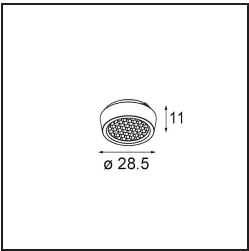

### Specifications

Material	13620932
Light Source Type	LED
LED Type	BRIDGELUX WARMDIM 6W
LED technology	LED COB
CRI	Min. 95
Colour Temperature	1800-3000K (Warm Dim)
Lifetime	L80B10 @50,000 Hours
Lamp Included	Yes
Number of Light Sources	1
CIE flux code	92 100 100 100 74
Binning (SDCM)	3
Light Direction	Down
Optic	Reflector
Measured beam angle (°)	47.5
Input Voltage	48Vdc
Luminaire power (W)	7.0
Electrical Class	III
IP Rating	20
Glow wire rating (°C)	960
Dimming Protocol	DALI
DALI Standard	DALI-2
Indoor/Outdoor	Indoor
Application	Ceiling, Wall
Adjustability	H 365° V -110°/+110°
Distance to Lighted Object (m)	0,1
Primary Colour & Primary Finish	Black, Structure
Gross weight (g)	442.0
Luminous flux per lamp (lm)	373
Efficacy (lm/W)	53
Glare rating	23
Remark	<ul style="list-style-type: none"> <li>• This is not a complete product. Pista track 48V system required.</li> <li>• For installations without dimmer, it is recommended to use 1-10 V luminaires.</li> </ul>

**TM30 & CRI diagram**

**Light distribution & beam diagram**

*Optical Accessories*

**14192032** Snoot 26 Black Matt

**14193032** Crossblade 26 Black Matt

**14191032** Honeycomb 26 Black Matt

Choose a required accessory