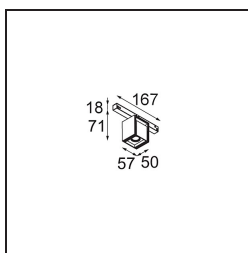

Date
Customer
Project
Type

Rektor Track 48V Adjustable 57x50 1x LED 1800-3000K WD Medium 1-10V White Structure

With a name derived from the Latin word for “ruler”, the Rektor family has all the qualities of a leader. Strong, guiding, and arguably a good listener. Winner of the 2014 Henry Van de Velde design award, Rektor is an orientable downlighter that showcases the distinguished effects of right angles and accented light direction.

Specifications

Material	13621009
Light Source Type	LED
LED Type	BRIDGELUX WARMDIM 6W
LED technology	LED COB
CRI	Min. 95
Colour Temperature	1800-3000K (Warm Dim)
Lifetime	L80B10 @50,000 Hours
Lamp Included	Yes
Number of Light Sources	1
CIE flux code	89 97 100 100 77
Binning (SDCM)	3
Light Direction	Down
Optic	Reflector
Measured beam angle (°)	37.0
Input Voltage	48Vdc
Luminaire power (W)	7.0
Electrical Class	III
IP Rating	20
Glow wire rating (°C)	960
Dimming Protocol	1-10V
Indoor/Outdoor	Indoor
Application	Ceiling, Wall
Adjustability	H 365° V -110°/+110°
Distance to Lighted Object (m)	0,1
Primary Colour & Primary Finish	White, Structure
Gross weight (g)	442.0
Luminous flux per lamp (lm)	386
Efficacy (lm/W)	55
Glare rating	24
Remark	<ul style="list-style-type: none"> • This is not a complete product. Pista track 48V system required. • For installations without dimmer, it is recommended to use 1-10 V luminaires.