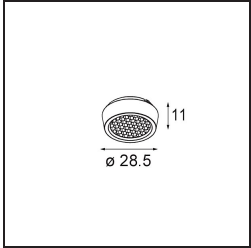

Specifications

Material	13621009
Light Source Type	LED
LED Type	BRIDGELUX WARMDIM 6W
LED technology	LED COB
CRI	Min. 95
Colour Temperature	1800-3000K (Warm Dim)
Lifetime	L80B10 @50,000 Hours
Lamp Included	Yes
Number of Light Sources	1
CIE flux code	89 97 100 100 77
Binning (SDCM)	3
Light Direction	Down
Optic	Reflector
Measured beam angle (°)	37.0
Input Voltage	48Vdc
Luminaire power (W)	7.0
Electrical Class	III
IP Rating	20
Glow wire rating (°C)	960
Dimming Protocol	1-10V
Indoor/Outdoor	Indoor
Application	Ceiling, Wall
Adjustability	H 365° V -110°/+110°
Distance to Lighted Object (m)	0,1
Primary Colour & Primary Finish	White, Structure
Gross weight (g)	442.0
Luminous flux per lamp (lm)	386
Efficacy (lm/W)	55
Glare rating	24
Remark	<ul style="list-style-type: none"> • This is not a complete product. Pista track 48V system required. • For installations without dimmer, it is recommended to use 1-10 V luminaires.

TM30 & CRI diagram

Light distribution & beam diagram

Optical Accessories

14192032 Snoot 26 Black Matt

14193032 Crossblade 26 Black Matt

14191032 Honeycomb 26 Black Matt

Choose a required accessory