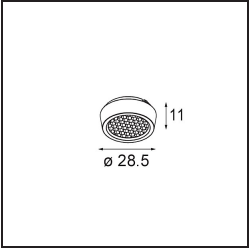

Date
Customer
Project
Type

*Rektor Track 48V Adjustable 57x50 1x LED 1800-3000K WD Flood 1-10V Black Structure*

With a name derived from the Latin word for “ruler”, the Rektor family has all the qualities of a leader. Strong, guiding, and arguably a good listener. Winner of the 2014 Henry Van de Velde design award, Rektor is an orientable downlighter that showcases the distinguished effects of right angles and accented light direction.

### Specifications

Material	13620832
Light Source Type	LED
LED Type	BRIDGELUX WARMDIM 6W
LED technology	LED COB
CRI	Min. 95
Colour Temperature	1800-3000K (Warm Dim)
Lifetime	L80B10 @50,000 Hours
Lamp Included	Yes
Number of Light Sources	1
CIE flux code	92 100 100 100 74
Binning (SDCM)	3
Light Direction	Down
Optic	Reflector
Measured beam angle (°)	47.5
Input Voltage	48Vdc
Luminaire power (W)	7.0
Electrical Class	III
IP Rating	20
Glow wire rating (°C)	960
Dimming Protocol	1-10V
Indoor/Outdoor	Indoor
Application	Ceiling, Wall
Adjustability	H 365° V -110°/+110°
Distance to Lighted Object (m)	0,1
Primary Colour & Primary Finish	Black, Structure
Gross weight (g)	442.0
Luminous flux per lamp (lm)	373
Efficacy (lm/W)	53
Glare rating	23
Remark	<ul style="list-style-type: none"> <li>• This is not a complete product. Pista track 48V system required.</li> <li>• For installations without dimmer, it is recommended to use 1-10 V luminaires.</li> </ul>

**TM30 & CRI diagram**

**Light distribution & beam diagram**

*Optical Accessories*

**14192032** Snoot 26 Black Matt

**14193032** Crossblade 26 Black Matt

**14191032** Honeycomb 26 Black Matt

Choose a required accessory