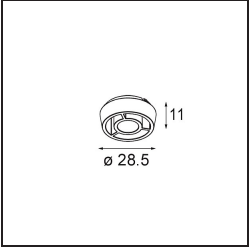

Date
Customer
Project
Type

*Rektor Track 48V Adjustable 57x50 1x LED 1800-3000K WD Flood 1-10V Black Structure*

With a name derived from the Latin word for “ruler”, the Rektor family has all the qualities of a leader. Strong, guiding, and arguably a good listener. Winner of the 2014 Henry Van de Velde design award, Rektor is an orientable downlighter that showcases the distinguished effects of right angles and accented light direction.

### Specifications

Material	13620832
Light Source Type	LED
LED Type	BRIDGELUX WARMDIM 6W
LED technology	LED COB
CRI	Min. 95
Colour Temperature	1800-3000K (Warm Dim)
Lifetime	L80B10 @50,000 Hours
Lamp Included	Yes
Number of Light Sources	1
CIE flux code	92 100 100 100 74
Binning (SDCM)	3
Light Direction	Down
Optic	Reflector
Measured beam angle (°)	47.5
Input Voltage	48Vdc
Luminaire power (W)	7.0
Electrical Class	III
IP Rating	20
Glow wire rating (°C)	960
Dimming Protocol	1-10V
Indoor/Outdoor	Indoor
Application	Ceiling, Wall
Adjustability	H 365° V -110°/+110°
Distance to Lighted Object (m)	0,1
Primary Colour & Primary Finish	Black, Structure
Gross weight (g)	442.0
Luminous flux per lamp (lm)	373
Efficacy (lm/W)	53
Glare rating	23
Remark	<ul style="list-style-type: none"> <li>• This is not a complete product. Pista track 48V system required.</li> <li>• For installations without dimmer, it is recommended to use 1-10 V luminaires.</li> </ul>

**TM30 & CRI diagram**

**Light distribution & beam diagram**

*Optical Accessories*

**14192032** Snoot 26 Black Matt

**14193032** Crossblade 26 Black Matt

**14191032** Honeycomb 26 Black Matt

Choose a required accessory