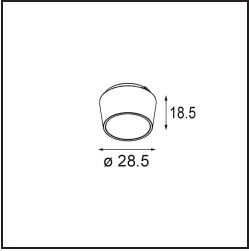

Date
Customer
Project
Type

*Rektor Track 48V Adjustable 57x50 1x LED 1800-3000K WD Flood 1-10V Black Structure*

With a name derived from the Latin word for “ruler”, the Rektor family has all the qualities of a leader. Strong, guiding, and arguably a good listener. Winner of the 2014 Henry Van de Velde design award, Rektor is an orientable downlighter that showcases the distinguished effects of right angles and accented light direction.

### Specifications

Material	13620832
Light Source Type	LED
LED Type	BRIDGELUX WARMDIM 6W
LED technology	LED COB
CRI	Min. 95
Colour Temperature	1800-3000K (Warm Dim)
Lifetime	L80B10 @50,000 Hours
Lamp Included	Yes
Number of Light Sources	1
CIE flux code	92 100 100 100 74
Binning (SDCM)	3
Light Direction	Down
Optic	Reflector
Measured beam angle (°)	47.5
Input Voltage	48Vdc
Luminaire power (W)	7.0
Electrical Class	III
IP Rating	20
Glow wire rating (°C)	960
Dimming Protocol	1-10V
Indoor/Outdoor	Indoor
Application	Ceiling, Wall
Adjustability	H 365° V -110°/+110°
Distance to Lighted Object (m)	0,1
Primary Colour & Primary Finish	Black, Structure
Gross weight (g)	442.0
Luminous flux per lamp (lm)	373
Efficacy (lm/W)	53
Glare rating	23
Remark	<ul style="list-style-type: none"> <li>• This is not a complete product. Pista track 48V system required.</li> <li>• For installations without dimmer, it is recommended to use 1-10 V luminaires.</li> </ul>

**TM30 & CRI diagram**

**Light distribution & beam diagram**

*Optical Accessories*

**14192032** Snoot 26 Black Matt

**14193032** Crossblade 26 Black Matt

**14191032** Honeycomb 26 Black Matt

Choose a required accessory