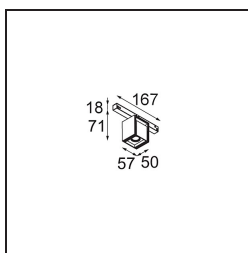

Date
Customer
Project
Type

*Rektor Track 48V Adjustable 57x50 1x LED 1800-3000K WD Flood 1-10V Black Structure*

With a name derived from the Latin word for “ruler”, the Rektor family has all the qualities of a leader. Strong, guiding, and arguably a good listener. Winner of the 2014 Henry Van de Velde design award, Rektor is an orientable downlighter that showcases the distinguished effects of right angles and accented light direction.

### Specifications

Material	13620832
Light Source Type	LED
LED Type	BRIDGELUX WARMDIM 6W
LED technology	LED COB
CRI	Min. 95
Colour Temperature	1800-3000K (Warm Dim)
Lifetime	L80B10 @50,000 Hours
Lamp Included	Yes
Number of Light Sources	1
CIE flux code	92 100 100 100 74
Binning (SDCM)	3
Light Direction	Down
Optic	Reflector
Measured beam angle (°)	47.5
Input Voltage	48Vdc
Luminaire power (W)	7.0
Electrical Class	III
IP Rating	20
Glow wire rating (°C)	960
Dimming Protocol	1-10V
Indoor/Outdoor	Indoor
Application	Ceiling, Wall
Adjustability	H 365° V -110°/+110°
Distance to Lighted Object (m)	0,1
Primary Colour & Primary Finish	Black, Structure
Gross weight (g)	442.0
Luminous flux per lamp (lm)	373
Efficacy (lm/W)	53
Glare rating	23
Remark	<ul style="list-style-type: none"> <li>• This is not a complete product. Pista track 48V system required.</li> <li>• For installations without dimmer, it is recommended to use 1-10 V luminaires.</li> </ul>