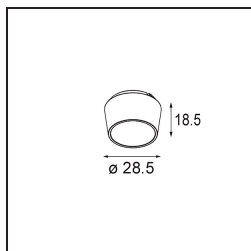

Accesorios Opticos

14192032 Snoot 26 Black Matt