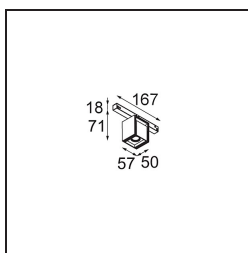

Date
Customer
Project
Type

*Rektor Track 48V Adjustable 57x50 1x LED 1800-3000K WD Flood 1-10V White Structure*

With a name derived from the Latin word for “ruler”, the Rektor family has all the qualities of a leader. Strong, guiding, and arguably a good listener. Winner of the 2014 Henry Van de Velde design award, Rektor is an orientable downlighter that showcases the distinguished effects of right angles and accented light direction.

### Specifications

Material	13620809
Light Source Type	LED
LED Type	BRIDGELUX WARMDIM 6W
LED technology	LED COB
CRI	Min. 95
Colour Temperature	1800-3000K (Warm Dim)
Lifetime	L80B10 @50,000 Hours
Lamp Included	Yes
Number of Light Sources	1
CIE flux code	89 98 100 100 77
Binning (SDCM)	3
Light Direction	Down
Optic	Reflector
Measured beam angle (°)	47.6
Input Voltage	48Vdc
Luminaire power (W)	7.0
Electrical Class	III
IP Rating	20
Glow wire rating (°C)	960
Dimming Protocol	1-10V
Indoor/Outdoor	Indoor
Application	Ceiling, Wall
Adjustability	H 365° V -110°/+110°
Distance to Lighted Object (m)	0,1
Primary Colour & Primary Finish	White, Structure
Gross weight (g)	442.0
Luminous flux per lamp (lm)	390
Efficacy (lm/W)	56
Glare rating	24
Remark	<ul style="list-style-type: none"> <li>• This is not a complete product. Pista track 48V system required.</li> <li>• For installations without dimmer, it is recommended to use 1-10 V luminaires.</li> </ul>