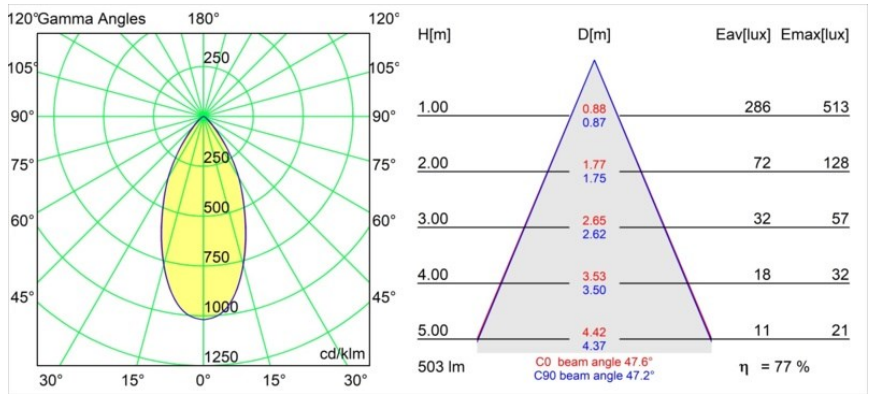

Light distribution & beam diagram