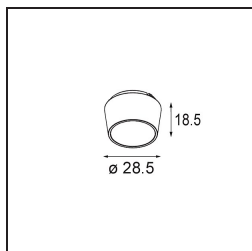

Accesorios Opticos

14192032 Snoot 26 Black Matt