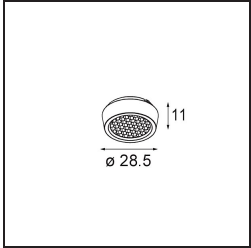

Specifications

Material	13620609
Light Source Type	LED
LED Type	BRIDGELUX V6 HD G8
LED technology	LED COB
CRI	Min. 90
Colour Temperature	3000K
Lifetime	L90B10 @50,000 Hours
Lamp Included	Yes
Number of Light Sources	1
CIE flux code	95 98 100 100 77
Binning (SDCM)	2
Light Direction	Down
Optic	Reflector
Measured beam angle (°)	26.8
Input Voltage	48Vdc
Luminaire power (W)	7.8
Electrical Class	III
IP Rating	20
Glow wire rating (°C)	960
Dimming Protocol	1-10V
Indoor/Outdoor	Indoor
Application	Ceiling, Wall
Adjustability	H 365° V -110°/+110°
Distance to Lighted Object (m)	0,1
Primary Colour & Primary Finish	White, Structure
Gross weight (g)	442.0
Luminous flux per lamp (lm)	576
Efficacy (lm/W)	74
Glare rating	22
Remark	<ul style="list-style-type: none"> • This is not a complete product. Pista track 48V system required. • For installations without dimmer, it is recommended to use 1-10 V luminaires.

TM30 & CRI diagram

Light distribution & beam diagram

Optical Accessories

14192032 Snoot 26 Black Matt

14193032 Crossblade 26 Black Matt

14191032 Honeycomb 26 Black Matt

Choose a required accessory