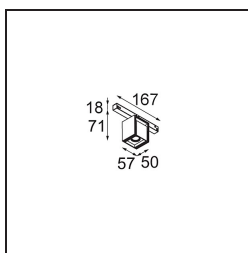

Rektor Track 48V Adjustable 57x50 1x LED 3000K Medium 1-10V White Structure

With a name derived from the Latin word for “ruler”, the Rektor family has all the qualities of a leader. Strong, guiding, and arguably a good listener. Winner of the 2014 Henry Van de Velde design award, Rektor is an orientable downlighter that showcases the distinguished effects of right angles and accented light direction.

Specifications

Material	13620609
Light Source Type	LED
LED Type	BRIDGELUX V6 HD G8
LED technology	LED COB
CRI	Min. 90
Colour Temperature	3000K
Lifetime	L90B10 @50,000 Hours
Lamp Included	Yes
Number of Light Sources	1
CIE flux code	95 98 100 100 77
Binning (SDCM)	2
Light Direction	Down
Optic	Reflector
Measured beam angle (°)	26.8
Input Voltage	48Vdc
Luminaire power (W)	7.8
Electrical Class	III
IP Rating	20
Glow wire rating (°C)	960
Dimming Protocol	1-10V
Indoor/Outdoor	Indoor
Application	Ceiling, Wall
Adjustability	H 365° V -110°/+110°
Distance to Lighted Object (m)	0,1
Primary Colour & Primary Finish	White, Structure
Gross weight (g)	442.0
Luminous flux per lamp (lm)	576
Efficacy (lm/W)	74
Glare rating	22
Remark	<ul style="list-style-type: none"> • This is not a complete product. Pista track 48V system required. • For installations without dimmer, it is recommended to use 1-10 V luminaires.