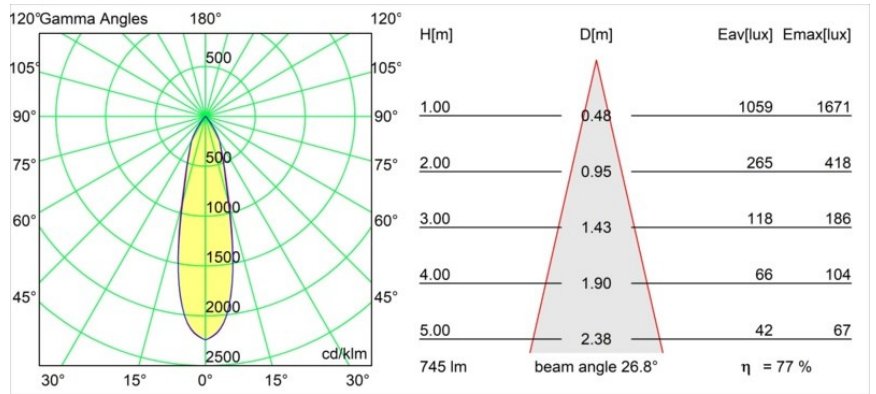

Light distribution & beam diagram