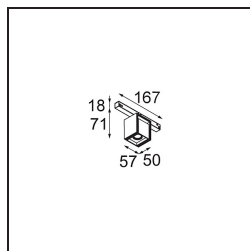

Rektor Track 48V Adjustable 57x50 1x LED 3000K Flood 1-10V Black Structure

With a name derived from the Latin word for “ruler”, the Rektor family has all the qualities of a leader. Strong, guiding, and arguably a good listener. Winner of the 2014 Henry Van de Velde design award, Rektor is an orientable downlighter that showcases the distinguished effects of right angles and accented light direction.

Specifications

Material	13620432
Light Source Type	LED
LED Type	BRIDGELUX V6 HD G8
LED technology	LED COB
CRI	Min. 90
Colour Temperature	3000K
Lifetime	L90B10 @50,000 Hours
Lamp Included	Yes
Number of Light Sources	1
CIE flux code	98 100 100 100 76
Binning (SDCM)	2
Light Direction	Down
Optic	Reflector
Measured beam angle (°)	43.2
Input Voltage	48Vdc
Luminaire power (W)	7.8
Electrical Class	III
IP Rating	20
Glow wire rating (°C)	960
Dimming Protocol	1-10V
Indoor/Outdoor	Indoor
Application	Ceiling, Wall
Adjustability	H 365° V -110°/+110°
Distance to Lighted Object (m)	0,1
Primary Colour & Primary Finish	Black, Structure
Gross weight (g)	442.0
Luminous flux per lamp (lm)	567
Efficacy (lm/W)	73
Glare rating	22
Remark	<ul style="list-style-type: none"> • This is not a complete product. Pista track 48V system required. • For installations without dimmer, it is recommended to use 1-10 V luminaires.