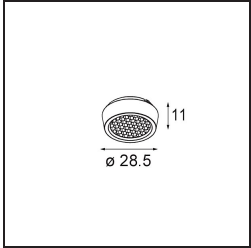

Specifications

Material	13620432
Light Source Type	LED
LED Type	BRIDGELUX V6 HD G8
LED technology	LED COB
CRI	Min. 90
Colour Temperature	3000K
Lifetime	L90B10 @50,000 Hours
Lamp Included	Yes
Number of Light Sources	1
CIE flux code	98 100 100 100 76
Binning (SDCM)	2
Light Direction	Down
Optic	Reflector
Measured beam angle (°)	43.2
Input Voltage	48Vdc
Luminaire power (W)	7.8
Electrical Class	III
IP Rating	20
Glow wire rating (°C)	960
Dimming Protocol	1-10V
Indoor/Outdoor	Indoor
Application	Ceiling, Wall
Adjustability	H 365° V -110°/+110°
Distance to Lighted Object (m)	0,1
Primary Colour & Primary Finish	Black, Structure
Gross weight (g)	442.0
Luminous flux per lamp (lm)	567
Efficacy (lm/W)	73
Glare rating	22
Remark	<ul style="list-style-type: none"> • This is not a complete product. Pista track 48V system required. • For installations without dimmer, it is recommended to use 1-10 V luminaires.

TM30 & CRI diagram

Light distribution & beam diagram

Diagrams

Optical Accessories

14192032 Snoot 26 Black Matt

14193032 Crossblade 26 Black Matt

14191032 Honeycomb 26 Black Matt

Choose a required accessory