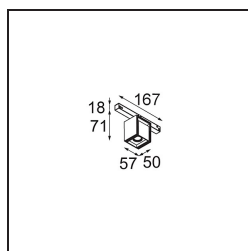

*Rektor Track 48V Adjustable 57x50 1x LED 3000K Flood 1-10V White Structure*

With a name derived from the Latin word for “ruler”, the Rektor family has all the qualities of a leader. Strong, guiding, and arguably a good listener. Winner of the 2014 Henry Van de Velde design award, Rektor is an orientable downlighter that showcases the distinguished effects of right angles and accented light direction.

### Specifications

Material	13620409
Light Source Type	LED
LED Type	BRIDGELUX V6 HD G8
LED technology	LED COB
CRI	Min. 90
Colour Temperature	3000K
Lifetime	L90B10 @50,000 Hours
Lamp Included	Yes
Number of Light Sources	1
CIE flux code	97 99 100 100 78
Binning (SDCM)	2
Light Direction	Down
Optic	Reflector
Measured beam angle (°)	43.2
Input Voltage	48Vdc
Luminaire power (W)	7.8
Electrical Class	III
IP Rating	20
Glow wire rating (°C)	960
Dimming Protocol	1-10V
Indoor/Outdoor	Indoor
Application	Ceiling, Wall
Adjustability	H 365° V -110°/+110°
Distance to Lighted Object (m)	0,1
Primary Colour & Primary Finish	White, Structure
Gross weight (g)	442.0
Luminous flux per lamp (lm)	579
Efficacy (lm/W)	74
Glare rating	22
Remark	<ul style="list-style-type: none"> <li>• This is not a complete product. Pista track 48V system required.</li> <li>• For installations without dimmer, it is recommended to use 1-10 V luminaires.</li> </ul>