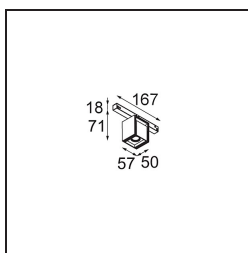

Date
Customer
Project
Type

Rektor Track 48V Adjustable 57x50 1x LED 2700K Medium 1-10V Black Structure

With a name derived from the Latin word for “ruler”, the Rektor family has all the qualities of a leader. Strong, guiding, and arguably a good listener. Winner of the 2014 Henry Van de Velde design award, Rektor is an orientable downlighter that showcases the distinguished effects of right angles and accented light direction.

Specifications

Material	13620232
Light Source Type	LED
LED Type	BRIDGELUX V6 HD G8
LED technology	LED COB
CRI	Min. 90
Colour Temperature	2700K
Lifetime	L90B10 @50,000 Hours
Lamp Included	Yes
Number of Light Sources	1
CIE flux code	98 99 100 100 72
Binning (SDCM)	2
Light Direction	Down
Optic	Reflector
Measured beam angle (°)	26.7
Input Voltage	48Vdc
Luminaire power (W)	7.8
Electrical Class	III
IP Rating	20
Glow wire rating (°C)	960
Dimming Protocol	1-10V
Indoor/Outdoor	Indoor
Application	Ceiling, Wall
Adjustability	H 365° V -110°/+110°
Distance to Lighted Object (m)	0,1
Primary Colour & Primary Finish	Black, Structure
Gross weight (g)	442.0
Luminous flux per lamp (lm)	526
Efficacy (lm/W)	67
Glare rating	20
Remark	<ul style="list-style-type: none"> • This is not a complete product. Pista track 48V system required. • For installations without dimmer, it is recommended to use 1-10 V luminaires.