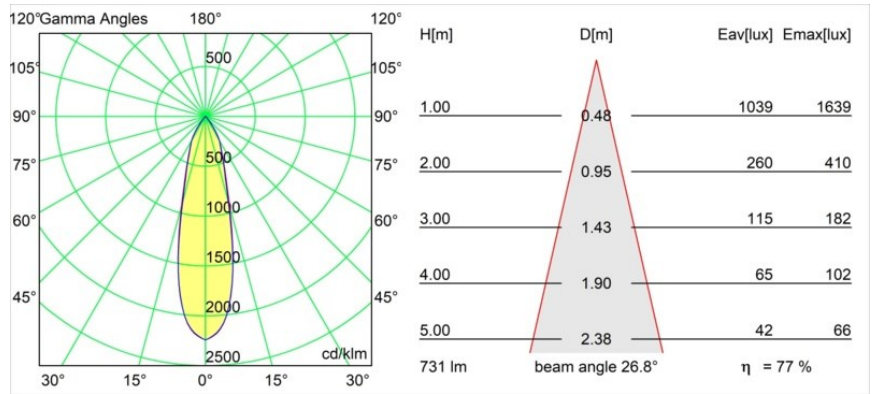

Light distribution & beam diagram