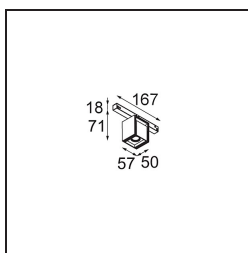

Date
Customer
Project
Type

Rektor Track 48V Adjustable 57x50 1x LED 2700K Medium 1-10V White Structure

With a name derived from the Latin word for “ruler”, the Rektor family has all the qualities of a leader. Strong, guiding, and arguably a good listener. Winner of the 2014 Henry Van de Velde design award, Rektor is an orientable downlighter that showcases the distinguished effects of right angles and accented light direction.

Specifications

Material	13620209
Light Source Type	LED
LED Type	BRIDGELUX V6 HD G8
LED technology	LED COB
CRI	Min. 90
Colour Temperature	2700K
Lifetime	L90B10 @50,000 Hours
Lamp Included	Yes
Number of Light Sources	1
CIE flux code	95 98 100 100 77
Binning (SDCM)	2
Light Direction	Down
Optic	Reflector
Measured beam angle (°)	26.8
Input Voltage	48Vdc
Luminaire power (W)	7.8
Electrical Class	III
IP Rating	20
Glow wire rating (°C)	960
Dimming Protocol	1-10V
Indoor/Outdoor	Indoor
Application	Ceiling, Wall
Adjustability	H 365° V -110°/+110°
Distance to Lighted Object (m)	0,1
Primary Colour & Primary Finish	White, Structure
Gross weight (g)	442.0
Luminous flux per lamp (lm)	565
Efficacy (lm/W)	72
Glare rating	22
Remark	<ul style="list-style-type: none"> • This is not a complete product. Pista track 48V system required. • For installations without dimmer, it is recommended to use 1-10 V luminaires.