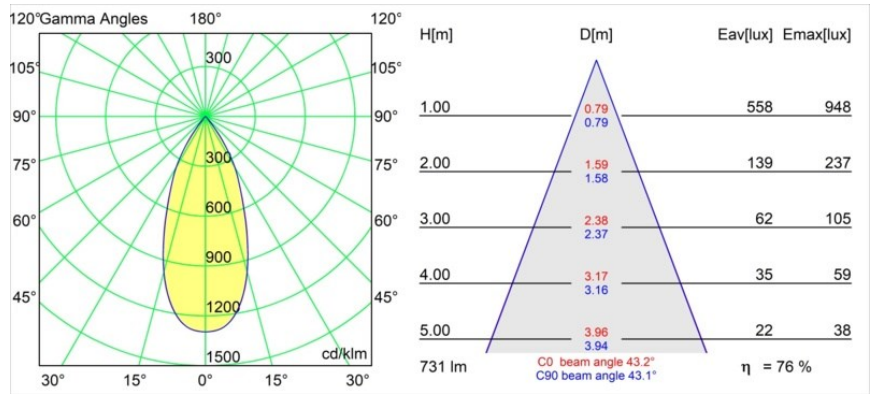

Light distribution & beam diagram