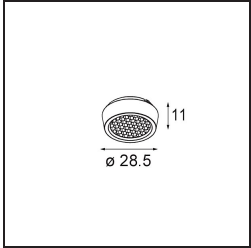

Date
Customer
Project
Type

Rektor Track 48V Adjustable 57x50 1x LED 2700K Flood 1-10V White Structure

With a name derived from the Latin word for “ruler”, the Rektor family has all the qualities of a leader. Strong, guiding, and arguably a good listener. Winner of the 2014 Henry Van de Velde design award, Rektor is an orientable downlighter that showcases the distinguished effects of right angles and accented light direction.

Specifications

Material	13620009
Light Source Type	LED
LED Type	BRIDGELUX V6 HD G8
LED technology	LED COB
CRI	Min. 90
Colour Temperature	2700K
Lifetime	L90B10 @50,000 Hours
Lamp Included	Yes
Number of Light Sources	1
CIE flux code	97 99 100 100 78
Binning (SDCM)	2
Light Direction	Down
Optic	Reflector
Measured beam angle (°)	43.2
Input Voltage	48Vdc
Luminaire power (W)	7.8
Electrical Class	III
IP Rating	20
Glow wire rating (°C)	960
Dimming Protocol	1-10V
Indoor/Outdoor	Indoor
Application	Ceiling, Wall
Adjustability	H 365° V -110°/+110°
Distance to Lighted Object (m)	0,1
Primary Colour & Primary Finish	White, Structure
Gross weight (g)	442.0
Luminous flux per lamp (lm)	568
Efficacy (lm/W)	73
Glare rating	22
Remark	<ul style="list-style-type: none"> • This is not a complete product. Pista track 48V system required. • For installations without dimmer, it is recommended to use 1-10 V luminaires.

TM30 & CRI diagram

Light distribution & beam diagram

Diagrams

Optical Accessories

14192032 Snoot 26 Black Matt

14193032 Crossblade 26 Black Matt

14191032 Honeycomb 26 Black Matt

Choose a required accessory