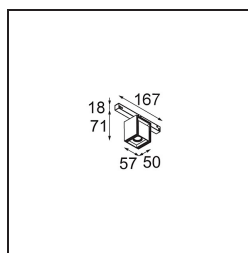

Date
Customer
Project
Type

Rektor Track 48V Adjustable 57x50 1x LED 2700K Flood 1-10V White Structure

With a name derived from the Latin word for “ruler”, the Rektor family has all the qualities of a leader. Strong, guiding, and arguably a good listener. Winner of the 2014 Henry Van de Velde design award, Rektor is an orientable downlighter that showcases the distinguished effects of right angles and accented light direction.

Specifications

Material	13620009
Light Source Type	LED
LED Type	BRIDGELUX V6 HD G8
LED technology	LED COB
CRI	Min. 90
Colour Temperature	2700K
Lifetime	L90B10 @50,000 Hours
Lamp Included	Yes
Number of Light Sources	1
CIE flux code	97 99 100 100 78
Binning (SDCM)	2
Light Direction	Down
Optic	Reflector
Measured beam angle (°)	43.2
Input Voltage	48Vdc
Luminaire power (W)	7.8
Electrical Class	III
IP Rating	20
Glow wire rating (°C)	960
Dimming Protocol	1-10V
Indoor/Outdoor	Indoor
Application	Ceiling, Wall
Adjustability	H 365° V -110°/+110°
Distance to Lighted Object (m)	0,1
Primary Colour & Primary Finish	White, Structure
Gross weight (g)	442.0
Luminous flux per lamp (lm)	568
Efficacy (lm/W)	73
Glare rating	22
Remark	<ul style="list-style-type: none"> • This is not a complete product. Pista track 48V system required. • For installations without dimmer, it is recommended to use 1-10 V luminaires.