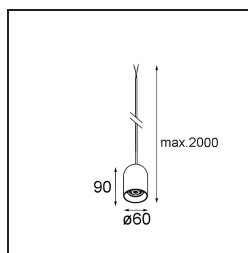

Specifications

Material	13582584
Light Source Type	LED
LED Type	PLACEBO - TCI LED WARMDIM
LED technology	LED PCB
CRI	Min. 90
Colour Temperature	1800-3000K (Warm Dim)
Lifetime	L80B20 @50,000 Hours
Lamp Included	Yes
Number of Light Sources	1
CIE flux code	25 50 75 55 58
Binning (SDCM)	3
Light Direction	Down
Input Voltage	Constant Current Driver Required
Electrical Class	III
IP Rating	20
Glow wire rating (°C)	960
Indoor/Outdoor	Indoor
Application	Ceiling
Mounting	Suspended
Adjustability	Not Applicable
Distance to Lighted Object (m)	0,1
Primary Colour & Primary Finish	Silver Bronze, Brushed Anodised
Gross weight (g)	505.0
Drive current (mA)	350
Min. forward voltage (Vf)	20,592
Max. forward voltage (Vf)	21,216
Connected load (W)	7,4
Luminous flux per lamp (lm)	365
Efficacy (lm/W)	49
Glare rating	16

Remark	<ul style="list-style-type: none">• Glass ball or tube not included• Longer suspension cable on request (standard length is 2 meter)• Lumen output depends on choice of glass accessory• This is not a complete product. Kompas Round system required.• This is not a complete product. Kompas Round system required.
--------	---