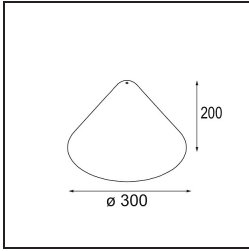

- **12629017** Shade Douli Placebo Champagne Brushed
- **12629018** Shade Douli Placebo Bronze Brushed
- **12629038** Shade Douli Placebo Grey White Matt
- **12629083** Shade Douli Placebo Black Matt

Installation Accessories

- **13571632** Kompas Round Surface 340 50W Casambi DI 350mA Black Structure
- **13570009** Kompas Round Surface 340 60W Trailing Edge DI 350mA White Structure
- **13570032** Kompas Round Surface 340 60W Trailing Edge DI 350mA Black Structure
- **13570109** Kompas Round Surface 340 100W 1-10V DI 350mA White Structure
- **13570132** Kompas Round Surface 340 100W 1-10V DI 350mA Black Structure
- **13570209** Kompas Round Surface 340 100W DALI DI 350mA White Structure
- **13570232** Kompas Round Surface 340 100W DALI DI 350mA Black Structure
- **13570809** Kompas Round Surface 340 30W Trailing Edge DI 350mA White Structure
- **13570832** Kompas Round Surface 340 30W Trailing Edge DI 350mA Black Structure
- **13570909** Kompas Round Surface 340 50W 1-10V DI 350mA White Structure
- **13570932** Kompas Round Surface 340 50W 1-10V DI 350mA Black Structure
- **13571009** Kompas Round Surface 340 50W DALI DI 350mA White Structure
- **13571032** Kompas Round Surface 340 50W DALI DI 350mA Black Structure
- Choose a required accessory