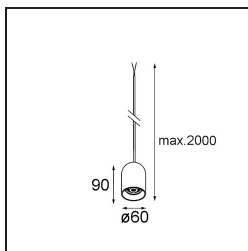

Placebo Kompas Suspended Down 60 1x LED 1800-3000K WD DE Champagne Brushed Anodised

Specifications

Material	13582541
Light Source Type	LED
LED Type	PLACEBO - TCI LED WARMDIM
LED technology	LED PCB
CRI	Min. 90
Colour Temperature	1800-3000K (Warm Dim)
Lifetime	L80B20 @50,000 Hours
Lamp Included	Yes
Number of Light Sources	1
CIE flux code	25 50 75 55 58
Binning (SDCM)	3
Light Direction	Down
Input Voltage	Constant Current Driver Required
Electrical Class	III
IP Rating	20
Glow wire rating (°C)	960
Indoor/Outdoor	Indoor
Application	Ceiling
Mounting	Suspended
Adjustability	Not Applicable
Distance to Lighted Object (m)	0,1
Primary Colour & Primary Finish	Champagne, Brushed Anodised
Gross weight (g)	505.0
Drive current (mA)	350
Min. forward voltage (Vf)	20,592
Max. forward voltage (Vf)	21,216
Connected load (W)	7,4
Luminous flux per lamp (lm)	365
Efficacy (lm/W)	49
Glare rating	16

Remark	<ul style="list-style-type: none">• Glass ball or tube not included• Longer suspension cable on request (standard length is 2 meter)• Lumen output depends on choice of glass accessory• This is not a complete product. Kompas Round system required.• This is not a complete product. Kompas Round system required.
--------	---

TM30 & CRI diagram

Light distribution & beam diagram

Optical Accessories

12624038 Glass Tube Down 46 Placebo White Matt

12624238 Glass Tube Down 130 Placebo White Matt

12626038 Glass Ball Down 90 Placebo White Matt