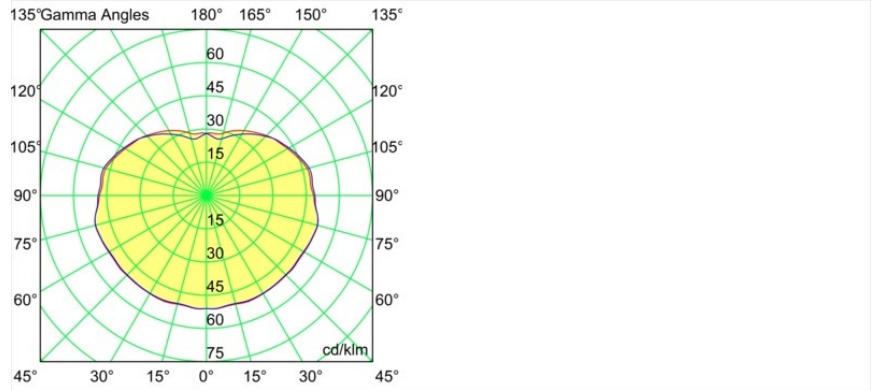

---

**TM30 & CRI diagram**

**Light distribution & beam diagram**

**Optical Accessories**

**12624038** Glass Tube Down 46 Placebo White Matt

**12624238** Glass Tube Down 130 Placebo White Matt

**12626038** Glass Ball Down 90 Placebo White Matt