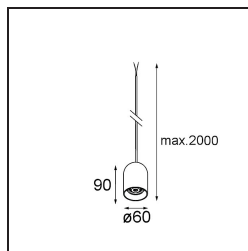

**Specifications**

Material	13582532
Light Source Type	LED
LED Type	PLACEBO - TCI LED WARMDIM
LED technology	LED PCB
CRI	Min. 90
Colour Temperature	1800-3000K (Warm Dim)
Lifetime	L80B20 @50,000 Hours
Lamp Included	Yes
Number of Light Sources	1
CIE flux code	25 50 75 55 58
Binning (SDCM)	3
Light Direction	Down
Input Voltage	Constant Current Driver Required
Electrical Class	III
IP Rating	20
Glow wire rating (°C)	960
Indoor/Outdoor	Indoor
Application	Ceiling
Mounting	Suspended
Adjustability	Not Applicable
Distance to Lighted Object (m)	0,1
Primary Colour & Primary Finish	Black, Structure
Gross weight (g)	505.0
Drive current (mA)	350
Min. forward voltage (Vf)	20,592
Max. forward voltage (Vf)	21,216
Connected load (W)	7,4
Luminous flux per lamp (lm)	365
Efficacy (lm/W)	49
Glare rating	16

---

Remark	<ul style="list-style-type: none"><li>• Glass ball or tube not included</li><li>• Longer suspension cable on request (standard length is 2 meter)</li><li>• Lumen output depends on choice of glass accessory</li><li>• This is not a complete product. Kompas Round system required.</li><li>• This is not a complete product. Kompas Round system required.</li></ul>
--------	---