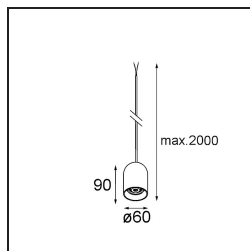

**Specifications**

Material	13582509
Light Source Type	LED
LED Type	PLACEBO - TCI LED WARMDIM
LED technology	LED PCB
CRI	Min. 90
Colour Temperature	1800-3000K (Warm Dim)
Lifetime	L80B20 @50,000 Hours
Lamp Included	Yes
Number of Light Sources	1
CIE flux code	25 50 75 55 58
Binning (SDCM)	3
Light Direction	Down
Input Voltage	Constant Current Driver Required
Electrical Class	III
IP Rating	20
Glow wire rating (°C)	960
Indoor/Outdoor	Indoor
Application	Ceiling
Mounting	Suspended
Adjustability	Not Applicable
Distance to Lighted Object (m)	0,1
Primary Colour & Primary Finish	White, Structure
Gross weight (g)	505.0
Drive current (mA)	350
Min. forward voltage (Vf)	20,592
Max. forward voltage (Vf)	21,216
Connected load (W)	7,4
Luminous flux per lamp (lm)	365
Efficacy (lm/W)	49
Glare rating	16

---

Remark	<ul style="list-style-type: none"><li>• Glass ball or tube not included</li><li>• Longer suspension cable on request (standard length is 2 meter)</li><li>• Lumen output depends on choice of glass accessory</li><li>• This is not a complete product. Kompas Round system required.</li><li>• This is not a complete product. Kompas Round system required.</li></ul>
--------	---