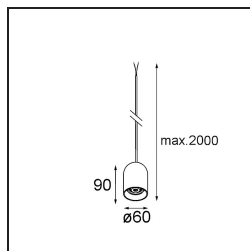

Specifications

Material	13582503
Light Source Type	LED
LED Type	PLACEBO - TCI LED WARMDIM
LED technology	LED PCB
CRI	Min. 90
Colour Temperature	1800-3000K (Warm Dim)
Lifetime	L80B20 @50,000 Hours
Lamp Included	Yes
Number of Light Sources	1
CIE flux code	25 50 75 55 58
Binning (SDCM)	3
Light Direction	Down
Input Voltage	Constant Current Driver Required
Electrical Class	III
IP Rating	20
Glow wire rating (°C)	960
Indoor/Outdoor	Indoor
Application	Ceiling
Mounting	Suspended
Adjustability	Not Applicable
Distance to Lighted Object (m)	0,1
Primary Colour & Primary Finish	Black, Brushed Anodised
Gross weight (g)	505.0
Drive current (mA)	350
Min. forward voltage (Vf)	20,592
Max. forward voltage (Vf)	21,216
Connected load (W)	7,4
Luminous flux per lamp (lm)	365
Efficacy (lm/W)	49
Glare rating	16

Remark

- Glass ball or tube not included
 - Longer suspension cable on request (standard length is 2 meter)
 - Lumen output depends on choice of glass accessory
 - This is not a complete product. Kompas Round system required.
 - This is not a complete product. Kompas Round system required.
-