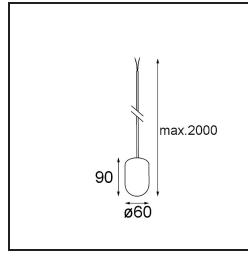

Date
Customer
Project
Type

Placebo Kompas Suspended Up 60 1x LED 1800-3000K WD DE Bronze Brushed Anodised

Specifications

Material	13582482
Light Source Type	LED
LED Type	PLACEBO - TCI LED WARMDIM
LED technology	LED PCB
CRI	Min. 90
Colour Temperature	1800-3000K (Warm Dim)
Lifetime	L80B20 @50,000 Hours
Lamp Included	Yes
Number of Light Sources	1
CIE flux code	20 44 71 45 58
Binning (SDCM)	3
Light Direction	Up
Input Voltage	Constant Current Driver Required
Electrical Class	III
IP Rating	20
Glow wire rating (°C)	960
Indoor/Outdoor	Indoor
Application	Ceiling
Mounting	Suspended
Adjustability	Not Applicable
Distance to Lighted Object (m)	0,1
Primary Colour & Primary Finish	Bronze, Brushed Anodised
Gross weight (g)	505.0
Drive current (mA)	350
Min. forward voltage (Vf)	20,592
Max. forward voltage (Vf)	21,216
Connected load (W)	7,4
Luminous flux per lamp (lm)	365
Efficacy (lm/W)	49
Glare rating	16

Remark

- Glass ball or tube not included
 - Longer suspension cable on request (standard length is 2 meter)
 - Lumen output depends on choice of glass accessory
 - This is not a complete product. Kompas Round system required.
 - This is not a complete product. Kompas Round system required.
-