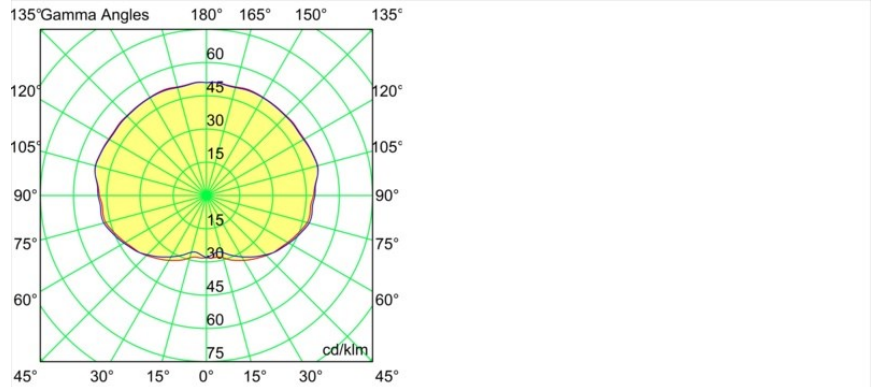

Light distribution & beam diagram