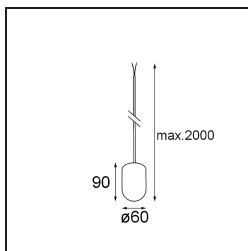

Date
Customer
Project
Type

*Placebo Kompas Suspended Up 60 1x LED 1800-3000K WD DE Black Structure*

**Specifications**

Material	13582432
Light Source Type	LED
LED Type	PLACEBO - TCI LED WARMDIM
LED technology	LED PCB
CRI	Min. 90
Colour Temperature	1800-3000K (Warm Dim)
Lifetime	L80B20 @50,000 Hours
Lamp Included	Yes
Number of Light Sources	1
CIE flux code	20 44 71 45 58
Binning (SDCM)	3
Light Direction	Up
Input Voltage	Constant Current Driver Required
Electrical Class	III
IP Rating	20
Glow wire rating (°C)	960
Indoor/Outdoor	Indoor
Application	Ceiling
Mounting	Suspended
Adjustability	Not Applicable
Distance to Lighted Object (m)	0,1
Primary Colour & Primary Finish	Black, Structure
Gross weight (g)	505.0
Drive current (mA)	350
Min. forward voltage (Vf)	20,592
Max. forward voltage (Vf)	21,216
Connected load (W)	7,4
Luminous flux per lamp (lm)	365
Efficacy (lm/W)	49
Glare rating	16

---

Remark	<ul style="list-style-type: none"><li>• Glass ball or tube not included</li><li>• Longer suspension cable on request (standard length is 2 meter)</li><li>• Lumen output depends on choice of glass accessory</li><li>• This is not a complete product. Kompas Round system required.</li><li>• This is not a complete product. Kompas Round system required.</li></ul>
--------	---