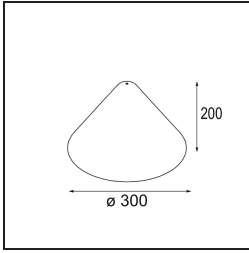

12628038 Shade Beanie Placebo Grey White Matt

12628083 Shade Beanie Placebo Black Matt

- **12629017** Shade Douli Placebo Champagne Brushed
- **12629018** Shade Douli Placebo Bronze Brushed
- **12629038** Shade Douli Placebo Grey White Matt
- **12629083** Shade Douli Placebo Black Matt

Accessori Installazione

- **13571209** Kompas Round Surface 340 50W 1-10V DI 500mA White Structure
- **13571232** Kompas Round Surface 340 50W 1-10V DI 500mA Black Structure
- **13571309** Kompas Round Surface 340 50W DALI DI 500mA White Structure
- **13571332** Kompas Round Surface 340 50W DALI DI 500mA Black Structure
- **13571409** Kompas Round Surface 340 100W Casambi DI 350mA White Structure
- **13571432** Kompas Round Surface 340 100W Casambi DI 350mA Black Structure
- **13571509** Kompas Round Surface 340 100W Casambi DI 500mA White Structure
- **13571532** Kompas Round Surface 340 100W Casambi DI 500mA Black Structure
- **13571609** Kompas Round Surface 340 50W Casambi DI 350mA White Structure
- **13571632** Kompas Round Surface 340 50W Casambi DI 350mA Black Structure
- **13571709** Kompas Round Surface 340 50W Casambi DI 500mA White Structure
- **13571732** Kompas Round Surface 340 50W Casambi DI 500mA Black Structure
- **13570009** Kompas Round Surface 340 60W Trailing Edge DI 350mA White Structure
- **13570032** Kompas Round Surface 340 60W Trailing Edge DI 350mA Black Structure
- **13570109** Kompas Round Surface 340 100W 1-10V DI 350mA White Structure
- **13570132** Kompas Round Surface 340 100W 1-10V DI 350mA Black Structure
- **13570209** Kompas Round Surface 340 100W DALI DI 350mA White Structure
- **13570232** Kompas Round Surface 340 100W DALI DI 350mA Black Structure
- **13570309** Kompas Round Surface 340 60W Trailing Edge DI 500mA White Structure
- **13570332** Kompas Round Surface 340 60W Trailing Edge DI 500mA Black Structure
- **13570409** Kompas Round Surface 340 100W 1-10V DI 500mA White Structure
- **13570432** Kompas Round Surface 340 100W 1-10V DI 500mA Black Structure
- **13570509** Kompas Round Surface 340 100W DALI DI 500mA White Structure
- **13570532** Kompas Round Surface 340 100W DALI DI 500mA Black Structure
- **13570609** Kompas Round Surface 340 DE White Structure
- **13570632** Kompas Round Surface 340 DE Black Structure
- **13570809** Kompas Round Surface 340 30W Trailing Edge DI 350mA White Structure