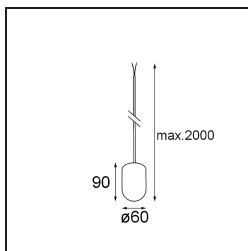

Placebo Kompas Suspended Up 60 1x LED 3000K DE Silver Bronze Brushed Anodised

Specifications

Material	13582384
Light Source Type	LED
LED Type	PLACEBO - TCI LED 12x 3030
LED technology	LED PCB
CRI	Min. 90
Colour Temperature	3000K
Lifetime	L80B20 @50,000 Hours
Lamp Included	Yes
Number of Light Sources	1
CIE flux code	24 48 74 53 72
Binning (SDCM)	3
Light Direction	Up
Input Voltage	Constant Current Driver Required
Electrical Class	III
IP Rating	20
Glow wire rating (°C)	960
Indoor/Outdoor	Indoor
Application	Ceiling
Mounting	Suspended
Adjustability	Not Applicable
Distance to Lighted Object (m)	0,1
Primary Colour & Primary Finish	Silver Bronze, Brushed Anodised
Gross weight (g)	505.0
Drive current (mA)	350
Min. forward voltage (Vf)	16,5
Max. forward voltage (Vf)	18,0
Connected load (W)	6,3
Luminous flux per lamp (lm)	625
Efficacy (lm/W)	99
Glare rating	17

Remark	<ul style="list-style-type: none">• Glass ball or tube not included• Longer suspension cable on request (standard length is 2 meter)• Lumen output depends on choice of glass accessory• This is not a complete product. Kompas Round system required.• This is not a complete product. Kompas Round system required.
--------	---

- **13570832** Kompas Round Surface 340 30W Trailing Edge DI 350mA Black Structure
- **13570909** Kompas Round Surface 340 50W 1-10V DI 350mA White Structure
- **13570932** Kompas Round Surface 340 50W 1-10V DI 350mA Black Structure
- **13571009** Kompas Round Surface 340 50W DALI DI 350mA White Structure
- **13571032** Kompas Round Surface 340 50W DALI DI 350mA Black Structure
- **13571109** Kompas Round Surface 340 30W Trailing Edge DI 500mA White Structure
- **13571132** Kompas Round Surface 340 30W Trailing Edge DI 500mA Black Structure