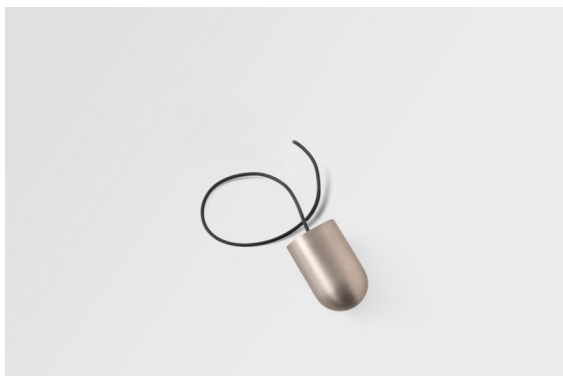

Placebo Kompas Suspended Up 60 1x LED 3000K DE Silver Bronze Brushed Anodised

Specifications

Material	13582384
Light Source Type	LED
LED Type	PLACEBO - TCI LED 12x 3030
LED technology	LED PCB
CRI	Min. 90
Colour Temperature	3000K
Lifetime	L80B20 @50,000 Hours
Lamp Included	Yes
Number of Light Sources	1
CIE flux code	24 48 74 53 72
Binning (SDCM)	3
Light Direction	Up
Input Voltage	Constant Current Driver Required
Electrical Class	III
IP Rating	20
Glow wire rating (°C)	960
Indoor/Outdoor	Indoor
Application	Ceiling
Mounting	Suspended
Adjustability	Not Applicable
Distance to Lighted Object (m)	0,1
Primary Colour & Primary Finish	Silver Bronze, Brushed Anodised
Gross weight (g)	505.0
Drive current (mA)	350
Min. forward voltage (Vf)	16,5
Max. forward voltage (Vf)	18,0
Connected load (W)	6,3
Luminous flux per lamp (lm)	625
Efficacy (lm/W)	99
Glare rating	17

Placebo is a paradigm of playful choices of up and down light. You will soon discover the many options it comes with, giving you even more choices. Different shapes, sizes and shades designed for you, and then add all the colour combinations. All playful instruments to turn your creative vision into lovely rhythms of pure forms and light.

Remark	<ul style="list-style-type: none">• Glass ball or tube not included• Longer suspension cable on request (standard length is 2 meter)• Lumen output depends on choice of glass accessory• This is not a complete product. Kompas Round system required.• This is not a complete product. Kompas Round system required.
--------	---

TM30 & CRI diagram

Light distribution & beam diagram

Diagrams

Optical Accessories

12623038 Glass Tube Up 46 Placebo White Matt

12623238 Glass Tube Up 130 Placebo White Matt

12625038 Glass Ball Up 90 Placebo White Matt