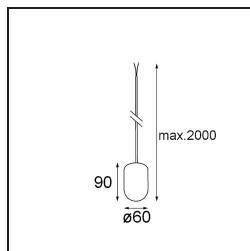

Specifications

Material	13582341
Light Source Type	LED
LED Type	PLACEBO - TCI LED 12x 3030
LED technology	LED PCB
CRI	Min. 90
Colour Temperature	3000K
Lifetime	L80B20 @50,000 Hours
Lamp Included	Yes
Number of Light Sources	1
CIE flux code	24 48 74 53 72
Binning (SDCM)	3
Light Direction	Up
Input Voltage	Constant Current Driver Required
Electrical Class	III
IP Rating	20
Glow wire rating (°C)	960
Indoor/Outdoor	Indoor
Application	Ceiling
Mounting	Suspended
Adjustability	Not Applicable
Distance to Lighted Object (m)	0,1
Primary Colour & Primary Finish	Champagne, Brushed Anodised
Gross weight (g)	505.0
Drive current (mA)	350
Min. forward voltage (Vf)	16,5
Max. forward voltage (Vf)	18,0
Connected load (W)	6,3
Luminous flux per lamp (lm)	625
Efficacy (lm/W)	99
Glare rating	17

Remark	<ul style="list-style-type: none">• Glass ball or tube not included• Longer suspension cable on request (standard length is 2 meter)• Lumen output depends on choice of glass accessory• This is not a complete product. Kompas Round system required.• This is not a complete product. Kompas Round system required.
--------	---