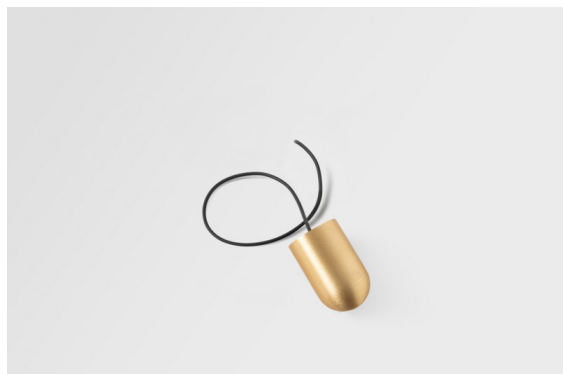

Date
Customer
Project
Type

Placebo Kompas Suspended Up 60 1x LED 3000K DE Champagne Brushed Anodised

Placebo is a paradigm of playful choices of up and down light. You will soon discover the many options it comes with, giving you even more choices. Different shapes, sizes and shades designed for you, and then add all the colour combinations. All playful instruments to turn your creative vision into lovely rhythms of pure forms and light.

Specifications

Material	13582341
Light Source Type	LED
LED Type	PLACEBO - TCI LED 12x 3030
LED technology	LED PCB
CRI	Min. 90
Colour Temperature	3000K
Lifetime	L80B20 @50,000 Hours
Lamp Included	Yes
Number of Light Sources	1
CIE flux code	24 48 74 53 72
Binning (SDCM)	3
Light Direction	Up
Input Voltage	Constant Current Driver Required
Electrical Class	III
IP Rating	20
Glow wire rating (°C)	960
Indoor/Outdoor	Indoor
Application	Ceiling
Mounting	Suspended
Adjustability	Not Applicable
Distance to Lighted Object (m)	0,1
Primary Colour & Primary Finish	Champagne, Brushed Anodised
Gross weight (g)	505.0
Drive current (mA)	350
Min. forward voltage (Vf)	16,5
Max. forward voltage (Vf)	18,0
Connected load (W)	6,3
Luminous flux per lamp (lm)	625
Efficacy (lm/W)	99
Glare rating	17

Remark	<ul style="list-style-type: none">• Glass ball or tube not included• Longer suspension cable on request (standard length is 2 meter)• Lumen output depends on choice of glass accessory• This is not a complete product. Kompas Round system required.• This is not a complete product. Kompas Round system required.
--------	---