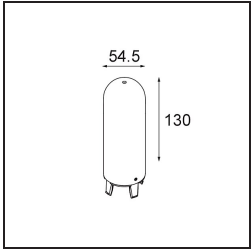

Remark	<ul style="list-style-type: none">• Glass ball or tube not included• Longer suspension cable on request (standard length is 2 meter)• Lumen output depends on choice of glass accessory• This is not a complete product. Kompas Round system required.• This is not a complete product. Kompas Round system required.
--------	---

TM30 & CRI diagram

Light distribution & beam diagram

Diagrams

Optical Accessories

12623038 Glass Tube Up 46 Placebo White Matt

12623238 Glass Tube Up 130 Placebo White Matt

12625038 Glass Ball Up 90 Placebo White Matt