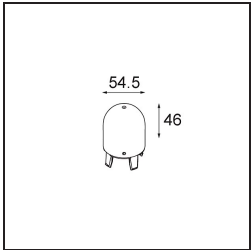

---

Remark

- Glass ball or tube not included
  - Longer suspension cable on request (standard length is 2 meter)
  - Lumen output depends on choice of glass accessory
  - This is not a complete product. Kompas Round system required.
  - This is not a complete product. Kompas Round system required.
-

**TM30 & CRI diagram**

**Light distribution & beam diagram**

*Optical Accessories*

12623038 Glass Tube Up 46 Placebo White Matt

12623238 Glass Tube Up 130 Placebo White Matt

12625038 Glass Ball Up 90 Placebo White Matt