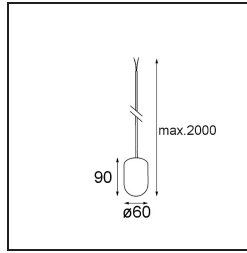

**Specifications**

Material	13582332
Light Source Type	LED
LED Type	PLACEBO - TCI LED 12x 3030
LED technology	LED PCB
CRI	Min. 90
Colour Temperature	3000K
Lifetime	L80B20 @50,000 Hours
Lamp Included	Yes
Number of Light Sources	1
CIE flux code	24 48 74 53 72
Binning (SDCM)	3
Light Direction	Up
Input Voltage	Constant Current Driver Required
Electrical Class	III
IP Rating	20
Glow wire rating (°C)	960
Indoor/Outdoor	Indoor
Application	Ceiling
Mounting	Suspended
Adjustability	Not Applicable
Distance to Lighted Object (m)	0,1
Primary Colour & Primary Finish	Black, Structure
Gross weight (g)	505.0
Drive current (mA)	350
Min. forward voltage (Vf)	16,5
Max. forward voltage (Vf)	18,0
Connected load (W)	6,3
Luminous flux per lamp (lm)	625
Efficacy (lm/W)	99
Glare rating	17

---

Remark

- Glass ball or tube not included
  - Longer suspension cable on request (standard length is 2 meter)
  - Lumen output depends on choice of glass accessory
  - This is not a complete product. Kompas Round system required.
  - This is not a complete product. Kompas Round system required.
-