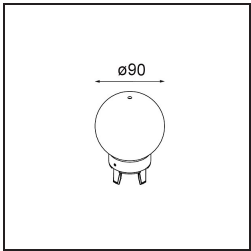

---

Remark

- Glass ball or tube not included
  - Longer suspension cable on request (standard length is 2 meter)
  - Lumen output depends on choice of glass accessory
  - This is not a complete product. Kompas Round system required.
  - This is not a complete product. Kompas Round system required.
-

**TM30 & CRI diagram**

**Light distribution & beam diagram**

*Optical Accessories*

12623038 Glass Tube Up 46 Placebo White Matt

12623238 Glass Tube Up 130 Placebo White Matt

12625038 Glass Ball Up 90 Placebo White Matt