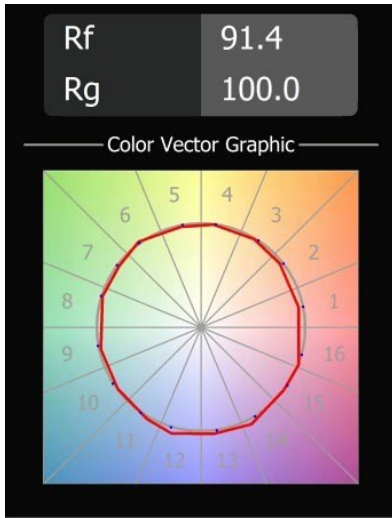

TM30 & CRI diagram