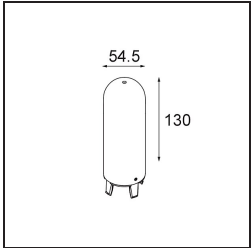

---

Remark

- Glass ball or tube not included
  - Longer suspension cable on request (standard length is 2 meter)
  - Lumen output depends on choice of glass accessory
  - This is not a complete product. Kompas Round system required.
  - This is not a complete product. Kompas Round system required.
-

**TM30 & CRI diagram**

**Light distribution & beam diagram**

*Optical Accessories*

12623038 Glass Tube Up 46 Placebo White Matt

12623238 Glass Tube Up 130 Placebo White Matt

12625038 Glass Ball Up 90 Placebo White Matt