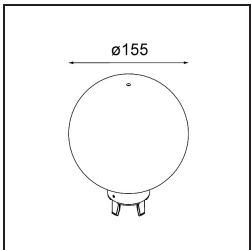

---

Remark

- Glass ball or tube not included
  - Longer suspension cable on request (standard length is 2 meter)
  - Lumen output depends on choice of glass accessory
  - This is not a complete product. Kompas Round system required.
  - This is not a complete product. Kompas Round system required.
-

**TM30 & CRI diagram**

**Light distribution & beam diagram**

*Optical Accessories*

12623038 Glass Tube Up 46 Placebo White Matt

12623238 Glass Tube Up 130 Placebo White Matt

12625038 Glass Ball Up 90 Placebo White Matt