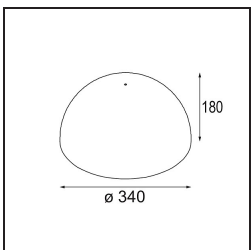

Decorative Accessories

- 12628017 Shade Beanie Placebo Champagne Brushed
- 12628018 Shade Beanie Placebo Bronze Brushed
- 12628038 Shade Beanie Placebo Grey White Matt
- 12628083 Shade Beanie Placebo Black Matt