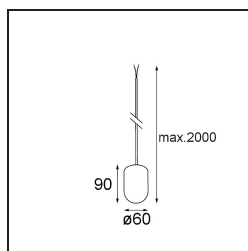

Specifications

Material	13582309
Light Source Type	LED
LED Type	PLACEBO - TCI LED 12x 3030
LED technology	LED PCB
CRI	Min. 90
Colour Temperature	3000K
Lifetime	L80B20 @50,000 Hours
Lamp Included	Yes
Number of Light Sources	1
CIE flux code	24 48 74 53 72
Binning (SDCM)	3
Light Direction	Up
Input Voltage	Constant Current Driver Required
Electrical Class	III
IP Rating	20
Glow wire rating (°C)	960
Indoor/Outdoor	Indoor
Application	Ceiling
Mounting	Suspended
Adjustability	Not Applicable
Distance to Lighted Object (m)	0,1
Primary Colour & Primary Finish	White, Structure
Gross weight (g)	505.0
Drive current (mA)	350
Min. forward voltage (Vf)	16,5
Max. forward voltage (Vf)	18,0
Connected load (W)	6,3
Luminous flux per lamp (lm)	625
Efficacy (lm/W)	99
Glare rating	17

Remark	<ul style="list-style-type: none">• Glass ball or tube not included• Longer suspension cable on request (standard length is 2 meter)• Lumen output depends on choice of glass accessory• This is not a complete product. Kompas Round system required.• This is not a complete product. Kompas Round system required.
--------	---