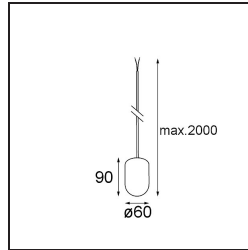

Specifications

Material	13582303
Light Source Type	LED
LED Type	PLACEBO - TCI LED 12x 3030
LED technology	LED PCB
CRI	Min. 90
Colour Temperature	3000K
Lifetime	L80B20 @50,000 Hours
Lamp Included	Yes
Number of Light Sources	1
CIE flux code	24 48 74 53 72
Binning (SDCM)	3
Light Direction	Up
Input Voltage	Constant Current Driver Required
Electrical Class	III
IP Rating	20
Glow wire rating (°C)	960
Indoor/Outdoor	Indoor
Application	Ceiling
Mounting	Suspended
Adjustability	Not Applicable
Distance to Lighted Object (m)	0,1
Primary Colour & Primary Finish	Black, Brushed Anodised
Gross weight (g)	505.0
Drive current (mA)	350
Min. forward voltage (Vf)	16,5
Max. forward voltage (Vf)	18,0
Connected load (W)	6,3
Luminous flux per lamp (lm)	625
Efficacy (lm/W)	99
Glare rating	17

Remark	<ul style="list-style-type: none">• Glass ball or tube not included• Longer suspension cable on request (standard length is 2 meter)• Lumen output depends on choice of glass accessory• This is not a complete product. Kompas Round system required.• This is not a complete product. Kompas Round system required.
--------	---

- **13570832** Kompas Round Surface 340 30W Trailing Edge DI 350mA Black Structure
- **13570909** Kompas Round Surface 340 50W 1-10V DI 350mA White Structure
- **13570932** Kompas Round Surface 340 50W 1-10V DI 350mA Black Structure
- **13571009** Kompas Round Surface 340 50W DALI DI 350mA White Structure
- **13571032** Kompas Round Surface 340 50W DALI DI 350mA Black Structure
- **13571109** Kompas Round Surface 340 30W Trailing Edge DI 500mA White Structure
- **13571132** Kompas Round Surface 340 30W Trailing Edge DI 500mA Black Structure