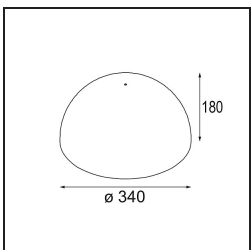

Decoratieve Accessoires

- 12628017 Shade Beanie Placebo Champagne Brushed
- 12628018 Shade Beanie Placebo Bronze Brushed
- 12628038 Shade Beanie Placebo Grey White Matt
- 12628083 Shade Beanie Placebo Black Matt