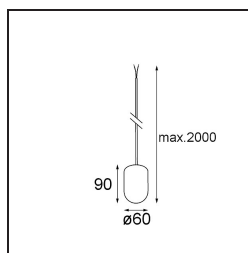

### Specifications

Material	13582284
Light Source Type	LED
LED Type	PLACEBO - TCI LED 12x 3030
LED technology	LED PCB
CRI	Min. 90
Colour Temperature	2700K
Lifetime	L80B20 @50,000 Hours
Lamp Included	Yes
Number of Light Sources	1
CIE flux code	18 44 71 47 72
Binning (SDCM)	3
Light Direction	Up
Input Voltage	Constant Current Driver Required
Electrical Class	III
IP Rating	20
Glow wire rating (°C)	960
Indoor/Outdoor	Indoor
Application	Ceiling
Mounting	Suspended
Adjustability	Not Applicable
Distance to Lighted Object (m)	0,1
Primary Colour & Primary Finish	Silver Bronze, Brushed Anodised
Gross weight (g)	505.0
Drive current (mA)	350
Min. forward voltage (Vf)	16,5
Max. forward voltage (Vf)	18,0
Connected load (W)	6,3
Luminous flux per lamp (lm)	608
Efficacy (lm/W)	97
Glare rating	17

---

Remark	<ul style="list-style-type: none"><li>• Glass ball or tube not included</li><li>• Longer suspension cable on request (standard length is 2 meter)</li><li>• Lumen output depends on choice of glass accessory</li><li>• This is not a complete product. Kompas Round system required.</li><li>• This is not a complete product. Kompas Round system required.</li></ul>
--------	---