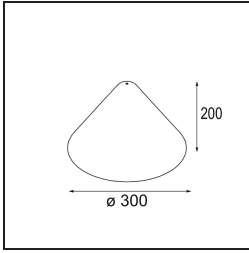

- **12629017** Shade Douli Placebo Champagne Brushed
- **12629018** Shade Douli Placebo Bronze Brushed
- **12629038** Shade Douli Placebo Grey White Matt
- **12629083** Shade Douli Placebo Black Matt

Installation Accessories

- **13571209** Kompas Round Surface 340 50W 1-10V DI 500mA White Structure
- **13571232** Kompas Round Surface 340 50W 1-10V DI 500mA Black Structure
- **13571309** Kompas Round Surface 340 50W DALI DI 500mA White Structure
- **13571332** Kompas Round Surface 340 50W DALI DI 500mA Black Structure
- **13571409** Kompas Round Surface 340 100W Casambi DI 350mA White Structure
- **13571432** Kompas Round Surface 340 100W Casambi DI 350mA Black Structure
- **13571509** Kompas Round Surface 340 100W Casambi DI 500mA White Structure
- **13571532** Kompas Round Surface 340 100W Casambi DI 500mA Black Structure
- **13571609** Kompas Round Surface 340 50W Casambi DI 350mA White Structure
- **13571632** Kompas Round Surface 340 50W Casambi DI 350mA Black Structure
- **13571709** Kompas Round Surface 340 50W Casambi DI 500mA White Structure
- **13571732** Kompas Round Surface 340 50W Casambi DI 500mA Black Structure
- **13570009** Kompas Round Surface 340 60W Trailing Edge DI 350mA White Structure
- **13570032** Kompas Round Surface 340 60W Trailing Edge DI 350mA Black Structure
- **13570109** Kompas Round Surface 340 100W 1-10V DI 350mA White Structure
- **13570132** Kompas Round Surface 340 100W 1-10V DI 350mA Black Structure
- **13570209** Kompas Round Surface 340 100W DALI DI 350mA White Structure
- **13570232** Kompas Round Surface 340 100W DALI DI 350mA Black Structure
- **13570309** Kompas Round Surface 340 60W Trailing Edge DI 500mA White Structure
- **13570332** Kompas Round Surface 340 60W Trailing Edge DI 500mA Black Structure
- **13570409** Kompas Round Surface 340 100W 1-10V DI 500mA White Structure
- **13570432** Kompas Round Surface 340 100W 1-10V DI 500mA Black Structure
- **13570509** Kompas Round Surface 340 100W DALI DI 500mA White Structure
- **13570532** Kompas Round Surface 340 100W DALI DI 500mA Black Structure
- **13570609** Kompas Round Surface 340 DE White Structure
- **13570632** Kompas Round Surface 340 DE Black Structure
- **13570809** Kompas Round Surface 340 30W Trailing Edge DI 350mA White Structure