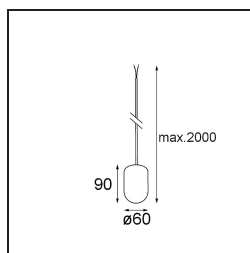

Date
Customer
Project
Type

Placebo Kompas Suspended Up 60 1x LED 2700K DE Bronze Brushed Anodised

Specifications

Material	13582282
Light Source Type	LED
LED Type	PLACEBO - TCI LED 12x 3030
LED technology	LED PCB
CRI	Min. 90
Colour Temperature	2700K
Lifetime	L80B20 @50,000 Hours
Lamp Included	Yes
Number of Light Sources	1
CIE flux code	18 44 71 47 72
Binning (SDCM)	3
Light Direction	Up
Input Voltage	Constant Current Driver Required
Electrical Class	III
IP Rating	20
Glow wire rating (°C)	960
Indoor/Outdoor	Indoor
Application	Ceiling
Mounting	Suspended
Adjustability	Not Applicable
Distance to Lighted Object (m)	0,1
Primary Colour & Primary Finish	Bronze, Brushed Anodised
Gross weight (g)	505.0
Drive current (mA)	350
Min. forward voltage (Vf)	16,5
Max. forward voltage (Vf)	18,0
Connected load (W)	6,3
Luminous flux per lamp (lm)	608
Efficacy (lm/W)	97
Glare rating	17

Remark	<ul style="list-style-type: none">• Glass ball or tube not included• Longer suspension cable on request (standard length is 2 meter)• Lumen output depends on choice of glass accessory• This is not a complete product. Kompas Round system required.• This is not a complete product. Kompas Round system required.
--------	---

- **13570832** Kompas Round Surface 340 30W Trailing Edge DI 350mA Black Structure
- **13570909** Kompas Round Surface 340 50W 1-10V DI 350mA White Structure
- **13570932** Kompas Round Surface 340 50W 1-10V DI 350mA Black Structure
- **13571009** Kompas Round Surface 340 50W DALI DI 350mA White Structure
- **13571032** Kompas Round Surface 340 50W DALI DI 350mA Black Structure
- **13571109** Kompas Round Surface 340 30W Trailing Edge DI 500mA White Structure
- **13571132** Kompas Round Surface 340 30W Trailing Edge DI 500mA Black Structure