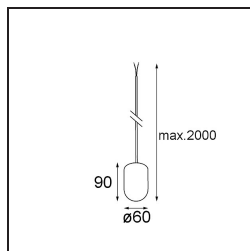

Date
Customer
Project
Type

Placebo Kompas Suspended Up 60 1x LED 2700K DE Bronze Brushed Anodised

Specifications

Material	13582282
Light Source Type	LED
LED Type	PLACEBO - TCI LED 12x 3030
LED technology	LED PCB
CRI	Min. 90
Colour Temperature	2700K
Lifetime	L80B20 @50,000 Hours
Lamp Included	Yes
Number of Light Sources	1
CIE flux code	18 44 71 47 72
Binning (SDCM)	3
Light Direction	Up
Input Voltage	Constant Current Driver Required
Electrical Class	III
IP Rating	20
Glow wire rating (°C)	960
Indoor/Outdoor	Indoor
Application	Ceiling
Mounting	Suspended
Adjustability	Not Applicable
Distance to Lighted Object (m)	0,1
Primary Colour & Primary Finish	Bronze, Brushed Anodised
Gross weight (g)	505.0
Drive current (mA)	350
Min. forward voltage (Vf)	16,5
Max. forward voltage (Vf)	18,0
Connected load (W)	6,3
Luminous flux per lamp (lm)	608
Efficacy (lm/W)	97
Glare rating	17

Remark

- Glass ball or tube not included
 - Longer suspension cable on request (standard length is 2 meter)
 - Lumen output depends on choice of glass accessory
 - This is not a complete product. Kompas Round system required.
 - This is not a complete product. Kompas Round system required.
-

- **13570832** Kompas Round Surface 340 30W Trailing Edge DI 350mA Black Structure
- **13570909** Kompas Round Surface 340 50W 1-10V DI 350mA White Structure
- **13570932** Kompas Round Surface 340 50W 1-10V DI 350mA Black Structure
- **13571009** Kompas Round Surface 340 50W DALI DI 350mA White Structure
- **13571032** Kompas Round Surface 340 50W DALI DI 350mA Black Structure
- **13571109** Kompas Round Surface 340 30W Trailing Edge DI 500mA White Structure
- **13571132** Kompas Round Surface 340 30W Trailing Edge DI 500mA Black Structure