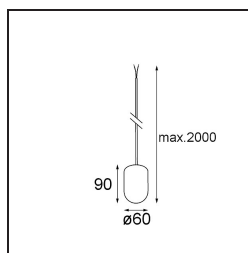

Specifications

Material	13582232
Light Source Type	LED
LED Type	PLACEBO - TCI LED 12x 3030
LED technology	LED PCB
CRI	Min. 90
Colour Temperature	2700K
Lifetime	L80B20 @50,000 Hours
Lamp Included	Yes
Number of Light Sources	1
CIE flux code	18 44 71 47 72
Binning (SDCM)	3
Light Direction	Up
Input Voltage	Constant Current Driver Required
Electrical Class	III
IP Rating	20
Glow wire rating (°C)	960
Indoor/Outdoor	Indoor
Application	Ceiling
Mounting	Suspended
Adjustability	Not Applicable
Distance to Lighted Object (m)	0,1
Primary Colour & Primary Finish	Black, Structure
Gross weight (g)	505.0
Drive current (mA)	350
Min. forward voltage (Vf)	16,5
Max. forward voltage (Vf)	18,0
Connected load (W)	6,3
Luminous flux per lamp (lm)	608
Efficacy (lm/W)	97
Glare rating	17

Remark	<ul style="list-style-type: none">• Glass ball or tube not included• Longer suspension cable on request (standard length is 2 meter)• Lumen output depends on choice of glass accessory• This is not a complete product. Kompas Round system required.• This is not a complete product. Kompas Round system required.
--------	---