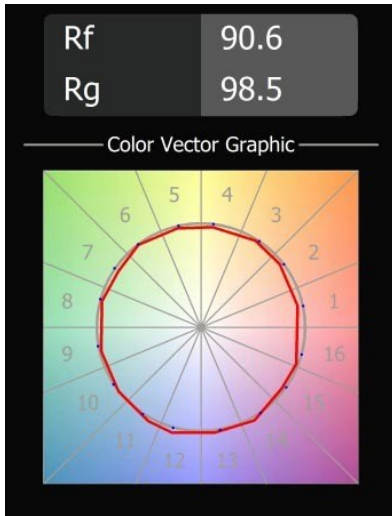

TM30 & CRI diagram