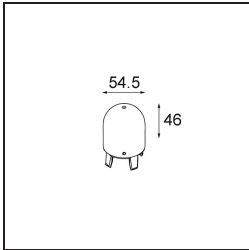

---

**TM30 & CRI diagram**

**Light distribution & beam diagram**

Diagrams

*Optical Accessories*

12623038 Glass Tube Up 46 Placebo White Matt

12623238 Glass Tube Up 130 Placebo White Matt

12625038 Glass Ball Up 90 Placebo White Matt