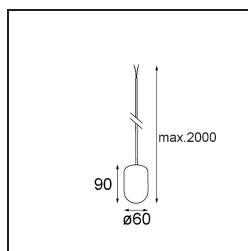

**Specifications**

Material	13582209
Light Source Type	LED
LED Type	PLACEBO - TCI LED 12x 3030
LED technology	LED PCB
CRI	Min. 90
Colour Temperature	2700K
Lifetime	L80B20 @50,000 Hours
Lamp Included	Yes
Number of Light Sources	1
CIE flux code	18 44 71 47 72
Binning (SDCM)	3
Light Direction	Up
Input Voltage	Constant Current Driver Required
Electrical Class	III
IP Rating	20
Glow wire rating (°C)	960
Indoor/Outdoor	Indoor
Application	Ceiling
Mounting	Suspended
Adjustability	Not Applicable
Distance to Lighted Object (m)	0,1
Primary Colour & Primary Finish	White, Structure
Gross weight (g)	505.0
Drive current (mA)	350
Min. forward voltage (Vf)	16,5
Max. forward voltage (Vf)	18,0
Connected load (W)	6,3
Luminous flux per lamp (lm)	608
Efficacy (lm/W)	97
Glare rating	17

---

Remark	<ul style="list-style-type: none"><li>• Glass ball or tube not included</li><li>• Longer suspension cable on request (standard length is 2 meter)</li><li>• Lumen output depends on choice of glass accessory</li><li>• This is not a complete product. Kompas Round system required.</li><li>• This is not a complete product. Kompas Round system required.</li></ul>
--------	---