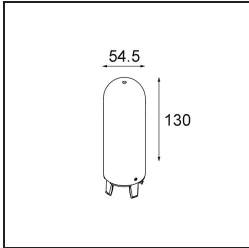

---

**TM30 & CRI diagram**

**Light distribution & beam diagram**

Diagrams

*Optical Accessories*

12623038 Glass Tube Up 46 Placebo White Matt

12623238 Glass Tube Up 130 Placebo White Matt

12625038 Glass Ball Up 90 Placebo White Matt