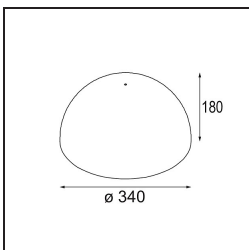

Decorative Accessories

- 12628017 Shade Beanie Placebo Champagne Brushed
- 12628018 Shade Beanie Placebo Bronze Brushed
- 12628038 Shade Beanie Placebo Grey White Matt
- 12628083 Shade Beanie Placebo Black Matt