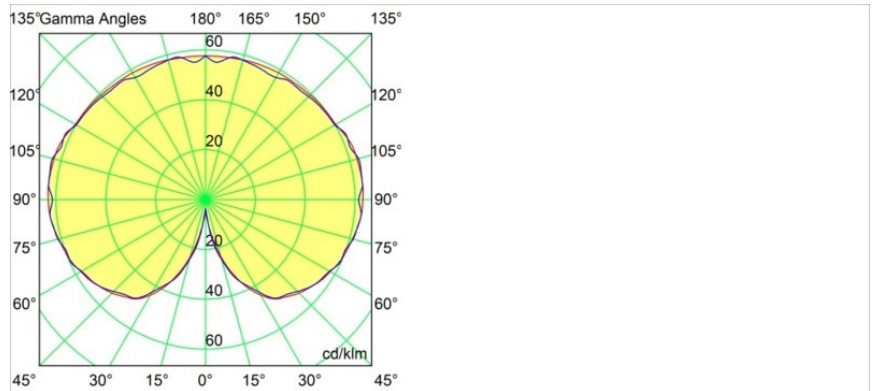

---

**TM30 & CRI diagram**

**Light distribution & beam diagram**

Diagrams

*Optical Accessories*

12623038 Glass Tube Up 46 Placebo White Matt

12623238 Glass Tube Up 130 Placebo White Matt

12625038 Glass Ball Up 90 Placebo White Matt