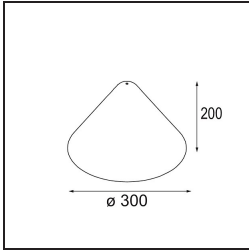

- **12629017** Shade Douli Placebo Champagne Brushed
- **12629018** Shade Douli Placebo Bronze Brushed
- **12629038** Shade Douli Placebo Grey White Matt
- **12629083** Shade Douli Placebo Black Matt

Installation Accessories

- **13571209** Kompas Round Surface 340 50W 1-10V DI 500mA White Structure
- **13571232** Kompas Round Surface 340 50W 1-10V DI 500mA Black Structure
- **13571309** Kompas Round Surface 340 50W DALI DI 500mA White Structure
- **13571332** Kompas Round Surface 340 50W DALI DI 500mA Black Structure
- **13571409** Kompas Round Surface 340 100W Casambi DI 350mA White Structure
- **13571432** Kompas Round Surface 340 100W Casambi DI 350mA Black Structure
- **13571509** Kompas Round Surface 340 100W Casambi DI 500mA White Structure
- **13571532** Kompas Round Surface 340 100W Casambi DI 500mA Black Structure
- **13571609** Kompas Round Surface 340 50W Casambi DI 350mA White Structure
- **13571632** Kompas Round Surface 340 50W Casambi DI 350mA Black Structure
- **13571709** Kompas Round Surface 340 50W Casambi DI 500mA White Structure
- **13571732** Kompas Round Surface 340 50W Casambi DI 500mA Black Structure
- **13570009** Kompas Round Surface 340 60W Trailing Edge DI 350mA White Structure
- **13570032** Kompas Round Surface 340 60W Trailing Edge DI 350mA Black Structure
- **13570109** Kompas Round Surface 340 100W 1-10V DI 350mA White Structure
- **13570132** Kompas Round Surface 340 100W 1-10V DI 350mA Black Structure
- **13570209** Kompas Round Surface 340 100W DALI DI 350mA White Structure
- **13570232** Kompas Round Surface 340 100W DALI DI 350mA Black Structure
- **13570309** Kompas Round Surface 340 60W Trailing Edge DI 500mA White Structure
- **13570332** Kompas Round Surface 340 60W Trailing Edge DI 500mA Black Structure
- **13570409** Kompas Round Surface 340 100W 1-10V DI 500mA White Structure
- **13570432** Kompas Round Surface 340 100W 1-10V DI 500mA Black Structure
- **13570509** Kompas Round Surface 340 100W DALI DI 500mA White Structure
- **13570532** Kompas Round Surface 340 100W DALI DI 500mA Black Structure
- **13570609** Kompas Round Surface 340 DE White Structure
- **13570632** Kompas Round Surface 340 DE Black Structure
- **13570809** Kompas Round Surface 340 30W Trailing Edge DI 350mA White Structure