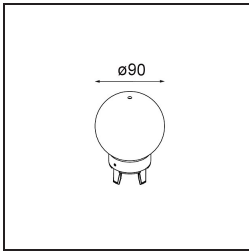

---

**TM30 & CRI diagram**

**Light distribution & beam diagram**

Diagrams

*Optical Accessories*

12623038 Glass Tube Up 46 Placebo White Matt

12623238 Glass Tube Up 130 Placebo White Matt

12625038 Glass Ball Up 90 Placebo White Matt