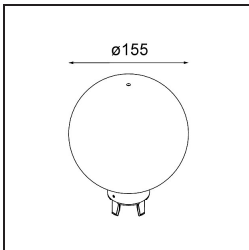

---

**TM30 & CRI diagram**

**Light distribution & beam diagram**

Diagrams

*Optical Accessories*

12623038 Glass Tube Up 46 Placebo White Matt

12623238 Glass Tube Up 130 Placebo White Matt

12625038 Glass Ball Up 90 Placebo White Matt