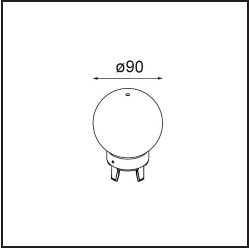

| | |
|--------|---|
| Remark | <ul style="list-style-type: none">• Glass ball or tube not included• Longer suspension cable on request (standard length is 2 meter)• Lumen output depends on choice of glass accessory• This is not a complete product. Kompas Round system required.• This is not a complete product. Kompas Round system required. |
|--------|---|

TM30 & CRI diagram

Light distribution & beam diagram

Optical Accessories

12623038 Glass Tube Up 46 Placebo White Matt

12623238 Glass Tube Up 130 Placebo White Matt

12625038 Glass Ball Up 90 Placebo White Matt