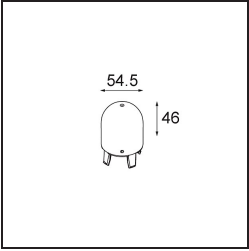

Specifications

| | |
|---------------------------------|----------------------------------|
| Material | 13582203 |
| Light Source Type | LED |
| LED Type | PLACEBO - TCI LED 12x 3030 |
| LED technology | LED PCB |
| CRI | Min. 90 |
| Colour Temperature | 2700K |
| Lifetime | L80B20 @50,000 Hours |
| Lamp Included | Yes |
| Number of Light Sources | 1 |
| CIE flux code | 18 44 71 47 72 |
| Binning (SDCM) | 3 |
| Light Direction | Up |
| Input Voltage | Constant Current Driver Required |
| Electrical Class | III |
| IP Rating | 20 |
| Glow wire rating (°C) | 960 |
| Indoor/Outdoor | Indoor |
| Application | Ceiling |
| Mounting | Suspended |
| Adjustability | Not Applicable |
| Distance to Lighted Object (m) | 0,1 |
| Primary Colour & Primary Finish | Black, Brushed Anodised |
| Gross weight (g) | 505.0 |
| Drive current (mA) | 350 |
| Min. forward voltage (Vf) | 16,5 |
| Max. forward voltage (Vf) | 18,0 |
| Connected load (W) | 6,3 |
| Luminous flux per lamp (lm) | 608 |
| Efficacy (lm/W) | 97 |
| Glare rating | 17 |

| | |
|--------|---|
| Remark | <ul style="list-style-type: none">• Glass ball or tube not included• Longer suspension cable on request (standard length is 2 meter)• Lumen output depends on choice of glass accessory• This is not a complete product. Kompas Round system required.• This is not a complete product. Kompas Round system required. |
|--------|---|

TM30 & CRI diagram

Light distribution & beam diagram

Optical Accessories

12623038 Glass Tube Up 46 Placebo White Matt

12623238 Glass Tube Up 130 Placebo White Matt

12625038 Glass Ball Up 90 Placebo White Matt