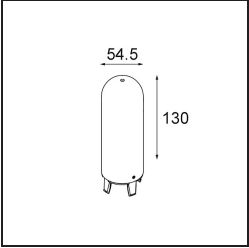

| | |
|--------|---|
| Remark | <ul style="list-style-type: none">• Glass ball or tube not included• Longer suspension cable on request (standard length is 2 meter)• Lumen output depends on choice of glass accessory• This is not a complete product. Kompas Round system required.• This is not a complete product. Kompas Round system required. |
|--------|---|

TM30 & CRI diagram

Light distribution & beam diagram

Optical Accessories

12623038 Glass Tube Up 46 Placebo White Matt

12623238 Glass Tube Up 130 Placebo White Matt

12625038 Glass Ball Up 90 Placebo White Matt