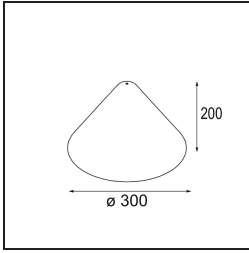

12628038 Shade Beanie Placebo Grey White Matt

12628083 Shade Beanie Placebo Black Matt

- **12629017** Shade Douli Placebo Champagne Brushed
- **12629018** Shade Douli Placebo Bronze Brushed
- **12629038** Shade Douli Placebo Grey White Matt
- **12629083** Shade Douli Placebo Black Matt

Installation Accessories

- **13571209** Kompas Round Surface 340 50W 1-10V DI 500mA White Structure
- **13571232** Kompas Round Surface 340 50W 1-10V DI 500mA Black Structure
- **13571309** Kompas Round Surface 340 50W DALI DI 500mA White Structure
- **13571332** Kompas Round Surface 340 50W DALI DI 500mA Black Structure
- **13571409** Kompas Round Surface 340 100W Casambi DI 350mA White Structure
- **13571432** Kompas Round Surface 340 100W Casambi DI 350mA Black Structure
- **13571509** Kompas Round Surface 340 100W Casambi DI 500mA White Structure
- **13571532** Kompas Round Surface 340 100W Casambi DI 500mA Black Structure
- **13571609** Kompas Round Surface 340 50W Casambi DI 350mA White Structure
- **13571632** Kompas Round Surface 340 50W Casambi DI 350mA Black Structure
- **13571709** Kompas Round Surface 340 50W Casambi DI 500mA White Structure
- **13571732** Kompas Round Surface 340 50W Casambi DI 500mA Black Structure
- **13570009** Kompas Round Surface 340 60W Trailing Edge DI 350mA White Structure
- **13570032** Kompas Round Surface 340 60W Trailing Edge DI 350mA Black Structure
- **13570109** Kompas Round Surface 340 100W 1-10V DI 350mA White Structure
- **13570132** Kompas Round Surface 340 100W 1-10V DI 350mA Black Structure
- **13570209** Kompas Round Surface 340 100W DALI DI 350mA White Structure
- **13570232** Kompas Round Surface 340 100W DALI DI 350mA Black Structure
- **13570309** Kompas Round Surface 340 60W Trailing Edge DI 500mA White Structure
- **13570332** Kompas Round Surface 340 60W Trailing Edge DI 500mA Black Structure
- **13570409** Kompas Round Surface 340 100W 1-10V DI 500mA White Structure
- **13570432** Kompas Round Surface 340 100W 1-10V DI 500mA Black Structure
- **13570509** Kompas Round Surface 340 100W DALI DI 500mA White Structure
- **13570532** Kompas Round Surface 340 100W DALI DI 500mA Black Structure
- **13570609** Kompas Round Surface 340 DE White Structure
- **13570632** Kompas Round Surface 340 DE Black Structure
- **13570809** Kompas Round Surface 340 30W Trailing Edge DI 350mA White Structure