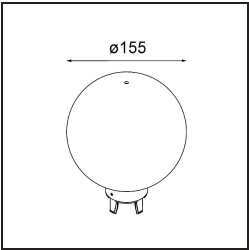

TM30 & CRI diagram

Light distribution & beam diagram

Optical Accessories

12623038 Glass Tube Up 46 Placebo White Matt

12623238 Glass Tube Up 130 Placebo White Matt

12625038 Glass Ball Up 90 Placebo White Matt