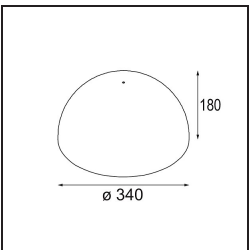

Decorative Accessories

12628017 Shade Beanie Placebo Champagne Brushed

12628018 Shade Beanie Placebo Bronze Brushed