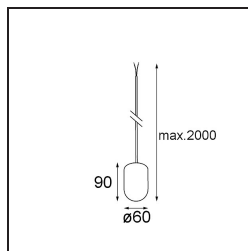

Specifications

| | |
|---------------------------------|----------------------------------|
| Material | 13582203 |
| Light Source Type | LED |
| LED Type | PLACEBO - TCI LED 12x 3030 |
| LED technology | LED PCB |
| CRI | Min. 90 |
| Colour Temperature | 2700K |
| Lifetime | L80B20 @50,000 Hours |
| Lamp Included | Yes |
| Number of Light Sources | 1 |
| CIE flux code | 18 44 71 47 72 |
| Binning (SDCM) | 3 |
| Light Direction | Up |
| Input Voltage | Constant Current Driver Required |
| Electrical Class | III |
| IP Rating | 20 |
| Glow wire rating (°C) | 960 |
| Indoor/Outdoor | Indoor |
| Application | Ceiling |
| Mounting | Suspended |
| Adjustability | Not Applicable |
| Distance to Lighted Object (m) | 0,1 |
| Primary Colour & Primary Finish | Black, Brushed Anodised |
| Gross weight (g) | 505.0 |
| Drive current (mA) | 350 |
| Min. forward voltage (Vf) | 16,5 |
| Max. forward voltage (Vf) | 18,0 |
| Connected load (W) | 6,3 |
| Luminous flux per lamp (lm) | 608 |
| Efficacy (lm/W) | 97 |
| Glare rating | 17 |

| | |
|--------|---|
| Remark | <ul style="list-style-type: none">• Glass ball or tube not included• Longer suspension cable on request (standard length is 2 meter)• Lumen output depends on choice of glass accessory• This is not a complete product. Kompas Round system required.• This is not a complete product. Kompas Round system required. |
|--------|---|