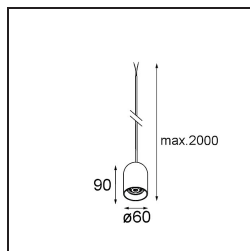

Date
Customer
Project
Type

Placebo Kompas Suspended Down 60 1x LED 3000K DE Silver Bronze Brushed Anodised

Specifications

Material	13582184
Light Source Type	LED
LED Type	PLACEBO - TCI LED 12x 3030
LED technology	LED PCB
CRI	Min. 90
Colour Temperature	3000K
Lifetime	L80B20 @50,000 Hours
Lamp Included	Yes
Number of Light Sources	1
CIE flux code	24 48 74 53 72
Binning (SDCM)	3
Light Direction	Down
Input Voltage	Constant Current Driver Required
Electrical Class	III
IP Rating	20
Glow wire rating (°C)	960
Indoor/Outdoor	Indoor
Application	Ceiling
Mounting	Suspended
Adjustability	Not Applicable
Distance to Lighted Object (m)	0,1
Primary Colour & Primary Finish	Silver Bronze, Brushed Anodised
Gross weight (g)	505.0
Drive current (mA)	350
Min. forward voltage (Vf)	16,5
Max. forward voltage (Vf)	18,0
Connected load (W)	6,3
Luminous flux per lamp (lm)	625
Efficacy (lm/W)	99
Glare rating	18

Remark	<ul style="list-style-type: none">• Glass ball or tube not included• Longer suspension cable on request (standard length is 2 meter)• Lumen output depends on choice of glass accessory• This is not a complete product. Kompas Round system required.• This is not a complete product. Kompas Round system required.
--------	---