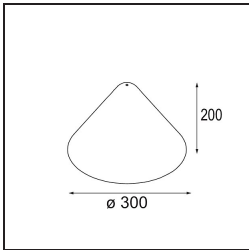

- **12629017** Shade Douli Placebo Champagne Brushed
- **12629018** Shade Douli Placebo Bronze Brushed
- **12629038** Shade Douli Placebo Grey White Matt
- **12629083** Shade Douli Placebo Black Matt

Installation Accessories

- **13571209** Kompas Round Surface 340 50W 1-10V DI 500mA White Structure
- **13571232** Kompas Round Surface 340 50W 1-10V DI 500mA Black Structure
- **13571309** Kompas Round Surface 340 50W DALI DI 500mA White Structure
- **13571332** Kompas Round Surface 340 50W DALI DI 500mA Black Structure
- **13571409** Kompas Round Surface 340 100W Casambi DI 350mA White Structure
- **13571432** Kompas Round Surface 340 100W Casambi DI 350mA Black Structure
- **13571509** Kompas Round Surface 340 100W Casambi DI 500mA White Structure
- **13571532** Kompas Round Surface 340 100W Casambi DI 500mA Black Structure
- **13571609** Kompas Round Surface 340 50W Casambi DI 350mA White Structure
- **13571632** Kompas Round Surface 340 50W Casambi DI 350mA Black Structure
- **13571709** Kompas Round Surface 340 50W Casambi DI 500mA White Structure
- **13571732** Kompas Round Surface 340 50W Casambi DI 500mA Black Structure
- **13570009** Kompas Round Surface 340 60W Trailing Edge DI 350mA White Structure
- **13570032** Kompas Round Surface 340 60W Trailing Edge DI 350mA Black Structure
- **13570109** Kompas Round Surface 340 100W 1-10V DI 350mA White Structure
- **13570132** Kompas Round Surface 340 100W 1-10V DI 350mA Black Structure
- **13570209** Kompas Round Surface 340 100W DALI DI 350mA White Structure
- **13570232** Kompas Round Surface 340 100W DALI DI 350mA Black Structure
- **13570309** Kompas Round Surface 340 60W Trailing Edge DI 500mA White Structure