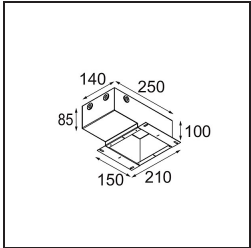

Specifications

Material	13610432
Light Source Type	LED
LED Type	BRIDGELUX WARMDIM 6W
LED technology	LED COB
CRI	Min. 95
Colour Temperature	1800-3000K (Warm Dim)
Lifetime	L80B10 @50,000 Hours
Lamp Included	Yes
Number of Light Sources	1
CIE flux code	93 99 100 100 73
Binning (SDCM)	3
Light Direction	Down
Optic	Reflector
Measured beam angle (°)	36.8
Input Voltage	Constant Current Driver Required
Electrical Class	III
IP Rating	20
Glow wire rating (°C)	960
Indoor/Outdoor	Indoor
Application	Ceiling, Wall
Mounting	Semi-Recessed
Cut-out size (mm)	ø40
Mounting depth (mm)	70.0
Adjustability	H 365° V -110°/+110°
Distance to Lighted Object (m)	0,1
Primary Colour & Primary Finish	Black, Structure
Gross weight (g)	283.0
Drive current (mA)	350
Min. forward voltage (Vf)	15,5
Max. forward voltage (Vf)	18,5
Connected load (W)	6,0
Luminous flux per lamp (lm)	368
Efficacy (lm/W)	61
Glare rating	22

TM30 & CRI diagram

Light distribution & beam diagram

Optical Accessories

14192032 Snoot 26 Black Matt

14193032 Crossblade 26 Black Matt

14191032 Honeycomb 26 Black Matt

Installation Accessories

11624030 Installation Housing 140x250x100x210