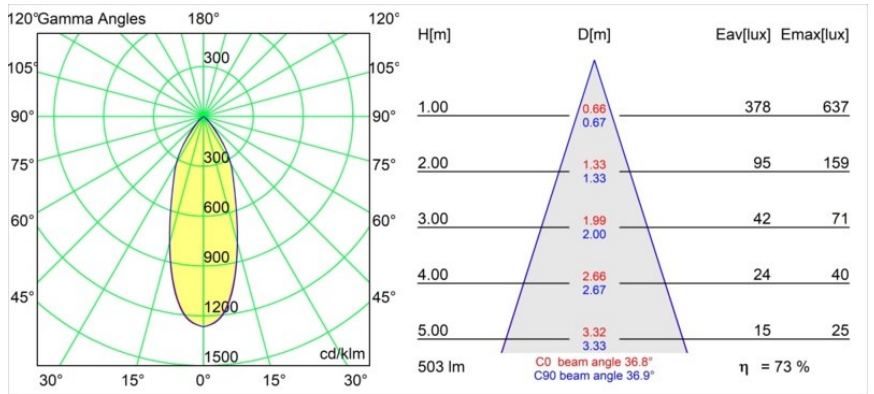

Light distribution & beam diagram