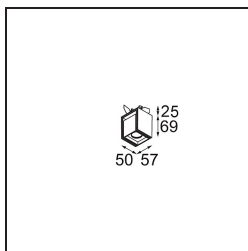

Date
Customer
Project
Type

Rektor Semi-Recessed Adjustable 57x50 1x LED 1800-3000K WD Medium DE Black Structure

With a name derived from the Latin word for “ruler”, the Rektor family has all the qualities of a leader. Strong, guiding, and arguably a good listener. Winner of the 2014 Henry Van de Velde design award, Rektor is an orientable downlighter that showcases the distinguished effects of right angles and accented light direction.

Specifications

Material	13610432
Light Source Type	LED
LED Type	BRIDGELUX WARMDIM 6W
LED technology	LED COB
CRI	Min. 95
Colour Temperature	1800-3000K (Warm Dim)
Lifetime	L80B10 @50,000 Hours
Lamp Included	Yes
Number of Light Sources	1
CIE flux code	93 99 100 100 73
Binning (SDCM)	3
Light Direction	Down
Optic	Reflector
Measured beam angle (°)	36.8
Input Voltage	Constant Current Driver Required
Electrical Class	III
IP Rating	20
Glow wire rating (°C)	960
Indoor/Outdoor	Indoor
Application	Ceiling, Wall
Mounting	Semi-Recessed
Cut-out size (mm)	ø40
Mounting depth (mm)	70.0
Adjustability	H 365° V -110°/+110°
Distance to Lighted Object (m)	0,1
Primary Colour & Primary Finish	Black, Structure
Gross weight (g)	283.0
Drive current (mA)	350
Min. forward voltage (Vf)	15,5
Max. forward voltage (Vf)	18,5
Connected load (W)	6,0
Luminous flux per lamp (lm)	368
Efficacy (lm/W)	61
Glare rating	22