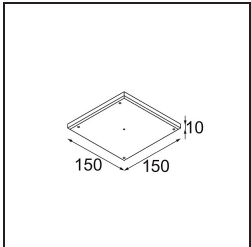

Specifications

Material	13610432
Light Source Type	LED
LED Type	BRIDGELUX WARMDIM 6W
LED technology	LED COB
CRI	Min. 95
Colour Temperature	1800-3000K (Warm Dim)
Lifetime	L80B10 @50,000 Hours
Lamp Included	Yes
Number of Light Sources	1
CIE flux code	93 99 100 100 73
Binning (SDCM)	3
Light Direction	Down
Optic	Reflector
Measured beam angle (°)	36.8
Input Voltage	Constant Current Driver Required
Electrical Class	III
IP Rating	20
Glow wire rating (°C)	960
Indoor/Outdoor	Indoor
Application	Ceiling, Wall
Mounting	Semi-Recessed
Cut-out size (mm)	ø40
Mounting depth (mm)	70.0
Adjustability	H 365° V -110°/+110°
Distance to Lighted Object (m)	0,1
Primary Colour & Primary Finish	Black, Structure
Gross weight (g)	283.0
Drive current (mA)	350
Min. forward voltage (Vf)	15,5
Max. forward voltage (Vf)	18,5
Connected load (W)	6,0
Luminous flux per lamp (lm)	368
Efficacy (lm/W)	61
Glare rating	22

TM30 & CRI diagram

Light distribution & beam diagram

Optical Accessories

14192032 Snoot 26 Black Matt

14193032 Crossblade 26 Black Matt

14191032 Honeycomb 26 Black Matt

Installation Accessories

11624030 Installation Housing 140x250x100x210