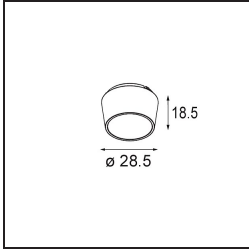

Specifications

Material	13610409
Light Source Type	LED
LED Type	BRIDGELUX WARMDIM 6W
LED technology	LED COB
CRI	Min. 95
Colour Temperature	1800-3000K (Warm Dim)
Lifetime	L80B10 @50,000 Hours
Lamp Included	Yes
Number of Light Sources	1
CIE flux code	89 97 100 100 77
Binning (SDCM)	3
Light Direction	Down
Optic	Reflector
Measured beam angle (°)	37.0
Input Voltage	Constant Current Driver Required
Electrical Class	III
IP Rating	20
Glow wire rating (°C)	960
Indoor/Outdoor	Indoor
Application	Ceiling, Wall
Mounting	Semi-Recessed
Cut-out size (mm)	ø40
Mounting depth (mm)	70.0
Adjustability	H 365° V -110°/+110°
Distance to Lighted Object (m)	0,1
Primary Colour & Primary Finish	White, Structure
Gross weight (g)	283.0
Drive current (mA)	350
Min. forward voltage (Vf)	15,5
Max. forward voltage (Vf)	18,5
Connected load (W)	6,0
Luminous flux per lamp (lm)	386
Efficacy (lm/W)	64
Glare rating	24

TM30 & CRI diagram

Light distribution & beam diagram

Optical Accessories

14192032 Snoot 26 Black Matt

14193032 Crossblade 26 Black Matt

14191032 Honeycomb 26 Black Matt

Installation Accessories

11624030 Installation Housing 140x250x100x210