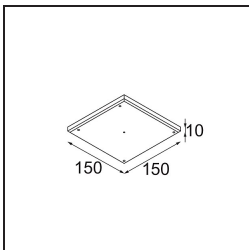

Specifications

Material	13610409
Light Source Type	LED
LED Type	BRIDGELUX WARMDIM 6W
LED technology	LED COB
CRI	Min. 95
Colour Temperature	1800-3000K (Warm Dim)
Lifetime	L80B10 @50,000 Hours
Lamp Included	Yes
Number of Light Sources	1
CIE flux code	89 97 100 100 77
Binning (SDCM)	3
Light Direction	Down
Optic	Reflector
Measured beam angle (°)	37.0
Input Voltage	Constant Current Driver Required
Electrical Class	III
IP Rating	20
Glow wire rating (°C)	960
Indoor/Outdoor	Indoor
Application	Ceiling, Wall
Mounting	Semi-Recessed
Cut-out size (mm)	ø40
Mounting depth (mm)	70.0
Adjustability	H 365° V -110°/+110°
Distance to Lighted Object (m)	0,1
Primary Colour & Primary Finish	White, Structure
Gross weight (g)	283.0
Drive current (mA)	350
Min. forward voltage (Vf)	15,5
Max. forward voltage (Vf)	18,5
Connected load (W)	6,0
Luminous flux per lamp (lm)	386
Efficacy (lm/W)	64
Glare rating	24

TM30 & CRI diagram

Light distribution & beam diagram

Optical Accessories

14192032 Snoot 26 Black Matt

14193032 Crossblade 26 Black Matt

14191032 Honeycomb 26 Black Matt

Installation Accessories

11624030 Installation Housing 140x250x100x210