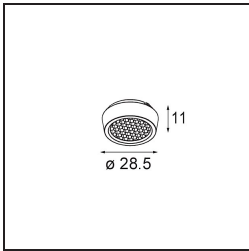

Specifications

Material	13610409
Light Source Type	LED
LED Type	BRIDGELUX WARMDIM 6W
LED technology	LED COB
CRI	Min. 95
Colour Temperature	1800-3000K (Warm Dim)
Lifetime	L80B10 @50,000 Hours
Lamp Included	Yes
Number of Light Sources	1
CIE flux code	89 97 100 100 77
Binning (SDCM)	3
Light Direction	Down
Optic	Reflector
Measured beam angle (°)	37.0
Input Voltage	Constant Current Driver Required
Electrical Class	III
IP Rating	20
Glow wire rating (°C)	960
Indoor/Outdoor	Indoor
Application	Ceiling, Wall
Mounting	Semi-Recessed
Cut-out size (mm)	ø40
Mounting depth (mm)	70.0
Adjustability	H 365° V -110°/+110°
Distance to Lighted Object (m)	0,1
Primary Colour & Primary Finish	White, Structure
Gross weight (g)	283.0
Drive current (mA)	350
Min. forward voltage (Vf)	15,5
Max. forward voltage (Vf)	18,5
Connected load (W)	6,0
Luminous flux per lamp (lm)	386
Efficacy (lm/W)	64
Glare rating	24

TM30 & CRI diagram

Light distribution & beam diagram

Optical Accessories

14192032 Snoot 26 Black Matt

14193032 Crossblade 26 Black Matt

14191032 Honeycomb 26 Black Matt

Installation Accessories

11624030 Installation Housing 140x250x100x210