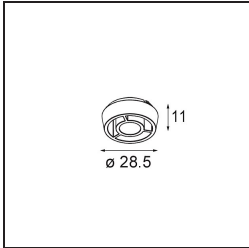

Specifications

Material	13610409
Light Source Type	LED
LED Type	BRIDGELUX WARMDIM 6W
LED technology	LED COB
CRI	Min. 95
Colour Temperature	1800-3000K (Warm Dim)
Lifetime	L80B10 @50,000 Hours
Lamp Included	Yes
Number of Light Sources	1
CIE flux code	89 97 100 100 77
Binning (SDCM)	3
Light Direction	Down
Optic	Reflector
Measured beam angle (°)	37.0
Input Voltage	Constant Current Driver Required
Electrical Class	III
IP Rating	20
Glow wire rating (°C)	960
Indoor/Outdoor	Indoor
Application	Ceiling, Wall
Mounting	Semi-Recessed
Cut-out size (mm)	ø40
Mounting depth (mm)	70.0
Adjustability	H 365° V -110°/+110°
Distance to Lighted Object (m)	0,1
Primary Colour & Primary Finish	White, Structure
Gross weight (g)	283.0
Drive current (mA)	350
Min. forward voltage (Vf)	15,5
Max. forward voltage (Vf)	18,5
Connected load (W)	6,0
Luminous flux per lamp (lm)	386
Efficacy (lm/W)	64
Glare rating	24

TM30 & CRI diagram

Light distribution & beam diagram

Optical Accessories

14192032 Snoot 26 Black Matt

14193032 Crossblade 26 Black Matt

14191032 Honeycomb 26 Black Matt

Installation Accessories

11624030 Installation Housing 140x250x100x210