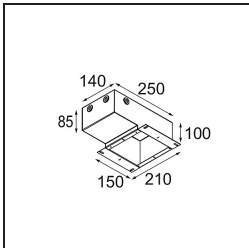

Specifications

Material	13610409
Light Source Type	LED
LED Type	BRIDGELUX WARMDIM 6W
LED technology	LED COB
CRI	Min. 95
Colour Temperature	1800-3000K (Warm Dim)
Lifetime	L80B10 @50,000 Hours
Lamp Included	Yes
Number of Light Sources	1
CIE flux code	89 97 100 100 77
Binning (SDCM)	3
Light Direction	Down
Optic	Reflector
Measured beam angle (°)	37.0
Input Voltage	Constant Current Driver Required
Electrical Class	III
IP Rating	20
Glow wire rating (°C)	960
Indoor/Outdoor	Indoor
Application	Ceiling, Wall
Mounting	Semi-Recessed
Cut-out size (mm)	ø40
Mounting depth (mm)	70.0
Adjustability	H 365° V -110°/+110°
Distance to Lighted Object (m)	0,1
Primary Colour & Primary Finish	White, Structure
Gross weight (g)	283.0
Drive current (mA)	350
Min. forward voltage (Vf)	15,5
Max. forward voltage (Vf)	18,5
Connected load (W)	6,0
Luminous flux per lamp (lm)	386
Efficacy (lm/W)	64
Glare rating	24

TM30 & CRI diagram

Light distribution & beam diagram

Optical Accessories

14192032 Snoot 26 Black Matt

14193032 Crossblade 26 Black Matt

14191032 Honeycomb 26 Black Matt

Installation Accessories

11624030 Installation Housing 140x250x100x210