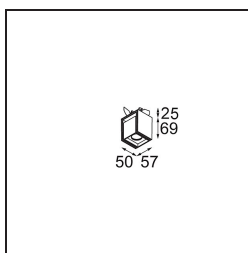

Date
Customer
Project
Type

Rektor Semi-Recessed Adjustable 57x50 1x LED 1800-3000K WD Medium DE White Structure

With a name derived from the Latin word for “ruler”, the Rektor family has all the qualities of a leader. Strong, guiding, and arguably a good listener. Winner of the 2014 Henry Van de Velde design award, Rektor is an orientable downlighter that showcases the distinguished effects of right angles and accented light direction.

Specifications

Material	13610409
Light Source Type	LED
LED Type	BRIDGELUX WARMDIM 6W
LED technology	LED COB
CRI	Min. 95
Colour Temperature	1800-3000K (Warm Dim)
Lifetime	L80B10 @50,000 Hours
Lamp Included	Yes
Number of Light Sources	1
CIE flux code	89 97 100 100 77
Binning (SDCM)	3
Light Direction	Down
Optic	Reflector
Measured beam angle (°)	37.0
Input Voltage	Constant Current Driver Required
Electrical Class	III
IP Rating	20
Glow wire rating (°C)	960
Indoor/Outdoor	Indoor
Application	Ceiling, Wall
Mounting	Semi-Recessed
Cut-out size (mm)	ø40
Mounting depth (mm)	70.0
Adjustability	H 365° V -110°/+110°
Distance to Lighted Object (m)	0,1
Primary Colour & Primary Finish	White, Structure
Gross weight (g)	283.0
Drive current (mA)	350
Min. forward voltage (Vf)	15,5
Max. forward voltage (Vf)	18,5
Connected load (W)	6,0
Luminous flux per lamp (lm)	386
Efficacy (lm/W)	64
Glare rating	24