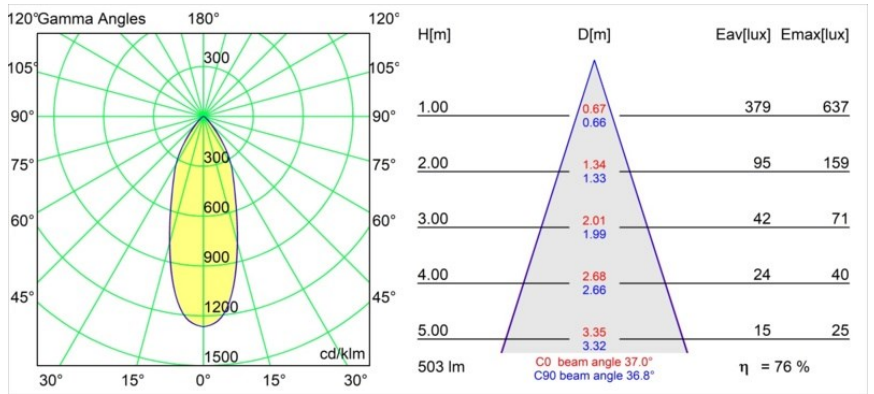

Light distribution & beam diagram