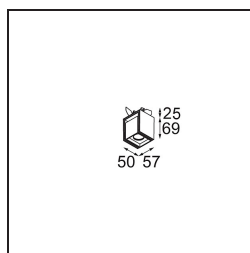

Date
Customer
Project
Type

Rektor Semi-Recessed Adjustable 57x50 1x LED 3000K Flood DE White Structure

With a name derived from the Latin word for “ruler”, the Rektor family has all the qualities of a leader. Strong, guiding, and arguably a good listener. Winner of the 2014 Henry Van de Velde design award, Rektor is an orientable downlighter that showcases the distinguished effects of right angles and accented light direction.

Specifications

Material	13610309
Light Source Type	LED
LED Type	BRIDGELUX V6 HD G8
LED technology	LED COB
CRI	Min. 90
Colour Temperature	3000K
Lifetime	L90B10 @50,000 Hours
Lamp Included	Yes
Number of Light Sources	1
CIE flux code	97 99 100 100 78
Binning (SDCM)	2
Light Direction	Down
Optic	Reflector
Measured beam angle (°)	43.2
Input Voltage	Constant Current Driver Required
Electrical Class	III
IP Rating	20
Glow wire rating (°C)	960
Indoor/Outdoor	Indoor
Application	Ceiling, Wall
Mounting	Semi-Recessed
Cut-out size (mm)	ø40
Mounting depth (mm)	70.0
Adjustability	H 365° V -110°/+110°
Distance to Lighted Object (m)	0,1
Primary Colour & Primary Finish	White, Structure
Gross weight (g)	283.0
Drive current (mA)	350
Min. forward voltage (Vf)	15,4
Max. forward voltage (Vf)	18,8
Connected load (W)	6,0
Luminous flux per lamp (lm)	579
Efficacy (lm/W)	96
Glare rating	22