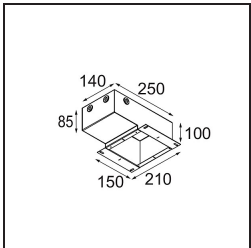

Specifications

Material	13610309
Light Source Type	LED
LED Type	BRIDGELUX V6 HD G8
LED technology	LED COB
CRI	Min. 90
Colour Temperature	3000K
Lifetime	L90B10 @50,000 Hours
Lamp Included	Yes
Number of Light Sources	1
CIE flux code	97 99 100 100 78
Binning (SDCM)	2
Light Direction	Down
Optic	Reflector
Measured beam angle (°)	43.2
Input Voltage	Constant Current Driver Required
Electrical Class	III
IP Rating	20
Glow wire rating (°C)	960
Indoor/Outdoor	Indoor
Application	Ceiling, Wall
Mounting	Semi-Recessed
Cut-out size (mm)	ø40
Mounting depth (mm)	70.0
Adjustability	H 365° V -110°/+110°
Distance to Lighted Object (m)	0,1
Primary Colour & Primary Finish	White, Structure
Gross weight (g)	283.0
Drive current (mA)	350
Min. forward voltage (Vf)	15,4
Max. forward voltage (Vf)	18,8
Connected load (W)	6,0
Luminous flux per lamp (lm)	579
Efficacy (lm/W)	96
Glare rating	22

TM30 & CRI diagram

Light distribution & beam diagram

Optical Accessories

14192032 Snoot 26 Black Matt

14193032 Crossblade 26 Black Matt

14191032 Honeycomb 26 Black Matt

Installation Accessories

11624030 Installation Housing 140x250x100x210