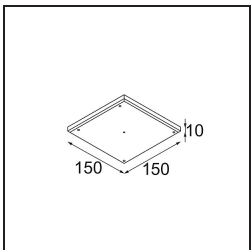

Specifications

Material	13610309
Light Source Type	LED
LED Type	BRIDGELUX V6 HD G8
LED technology	LED COB
CRI	Min. 90
Colour Temperature	3000K
Lifetime	L90B10 @50,000 Hours
Lamp Included	Yes
Number of Light Sources	1
CIE flux code	97 99 100 100 78
Binning (SDCM)	2
Light Direction	Down
Optic	Reflector
Measured beam angle (°)	43.2
Input Voltage	Constant Current Driver Required
Electrical Class	III
IP Rating	20
Glow wire rating (°C)	960
Indoor/Outdoor	Indoor
Application	Ceiling, Wall
Mounting	Semi-Recessed
Cut-out size (mm)	ø40
Mounting depth (mm)	70.0
Adjustability	H 365° V -110°/+110°
Distance to Lighted Object (m)	0,1
Primary Colour & Primary Finish	White, Structure
Gross weight (g)	283.0
Drive current (mA)	350
Min. forward voltage (Vf)	15,4
Max. forward voltage (Vf)	18,8
Connected load (W)	6,0
Luminous flux per lamp (lm)	579
Efficacy (lm/W)	96
Glare rating	22

TM30 & CRI diagram

Light distribution & beam diagram

Optical Accessories

14192032 Snoot 26 Black Matt

14193032 Crossblade 26 Black Matt

14191032 Honeycomb 26 Black Matt

Installation Accessories

11624030 Installation Housing 140x250x100x210