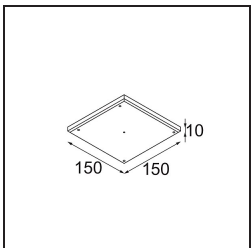

Specifications

Material	13610232
Light Source Type	LED
LED Type	BRIDGELUX V6 HD G8
LED technology	LED COB
CRI	Min. 90
Colour Temperature	3000K
Lifetime	L90B10 @50,000 Hours
Lamp Included	Yes
Number of Light Sources	1
CIE flux code	98 99 100 100 72
Binning (SDCM)	2
Light Direction	Down
Optic	Reflector
Measured beam angle (°)	26.7
Input Voltage	Constant Current Driver Required
Electrical Class	III
IP Rating	20
Glow wire rating (°C)	960
Indoor/Outdoor	Indoor
Application	Ceiling, Wall
Mounting	Semi-Recessed
Cut-out size (mm)	ø40
Mounting depth (mm)	70.0
Adjustability	H 365° V -110°/+110°
Distance to Lighted Object (m)	0,1
Primary Colour & Primary Finish	Black, Structure
Gross weight (g)	283.0
Drive current (mA)	350
Min. forward voltage (Vf)	15,4
Max. forward voltage (Vf)	18,8
Connected load (W)	6,0
Luminous flux per lamp (lm)	536
Efficacy (lm/W)	89
Glare rating	20

TM30 & CRI diagram

Light distribution & beam diagram

Optical Accessories

14192032 Snoot 26 Black Matt

14193032 Crossblade 26 Black Matt

14191032 Honeycomb 26 Black Matt

Installation Accessories

11624030 Installation Housing 140x250x100x210