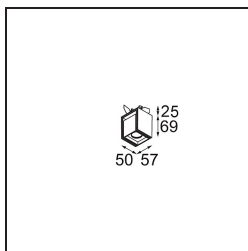

Specifications

Material	13610232
Light Source Type	LED
LED Type	BRIDGELUX V6 HD G8
LED technology	LED COB
CRI	Min. 90
Colour Temperature	3000K
Lifetime	L90B10 @50,000 Hours
Lamp Included	Yes
Number of Light Sources	1
CIE flux code	98 99 100 100 72
Binning (SDCM)	2
Light Direction	Down
Optic	Reflector
Measured beam angle (°)	26.7
Input Voltage	Constant Current Driver Required
Electrical Class	III
IP Rating	20
Glow wire rating (°C)	960
Indoor/Outdoor	Indoor
Application	Ceiling, Wall
Mounting	Semi-Recessed
Cut-out size (mm)	ø40
Mounting depth (mm)	70.0
Adjustability	H 365° V -110°/+110°
Distance to Lighted Object (m)	0,1
Primary Colour & Primary Finish	Black, Structure
Gross weight (g)	283.0
Drive current (mA)	350
Min. forward voltage (Vf)	15,4
Max. forward voltage (Vf)	18,8
Connected load (W)	6,0
Luminous flux per lamp (lm)	536
Efficacy (lm/W)	89
Glare rating	20