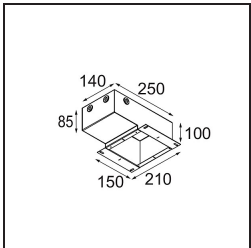

Specifications

Material	13610232
Light Source Type	LED
LED Type	BRIDGELUX V6 HD G8
LED technology	LED COB
CRI	Min. 90
Colour Temperature	3000K
Lifetime	L90B10 @50,000 Hours
Lamp Included	Yes
Number of Light Sources	1
CIE flux code	98 99 100 100 72
Binning (SDCM)	2
Light Direction	Down
Optic	Reflector
Measured beam angle (°)	26.7
Input Voltage	Constant Current Driver Required
Electrical Class	III
IP Rating	20
Glow wire rating (°C)	960
Indoor/Outdoor	Indoor
Application	Ceiling, Wall
Mounting	Semi-Recessed
Cut-out size (mm)	ø40
Mounting depth (mm)	70.0
Adjustability	H 365° V -110°/+110°
Distance to Lighted Object (m)	0,1
Primary Colour & Primary Finish	Black, Structure
Gross weight (g)	283.0
Drive current (mA)	350
Min. forward voltage (Vf)	15,4
Max. forward voltage (Vf)	18,8
Connected load (W)	6,0
Luminous flux per lamp (lm)	536
Efficacy (lm/W)	89
Glare rating	20

TM30 & CRI diagram

Light distribution & beam diagram

Optical Accessories

14192032 Snoot 26 Black Matt

14193032 Crossblade 26 Black Matt

14191032 Honeycomb 26 Black Matt

Installation Accessories

11624030 Installation Housing 140x250x100x210