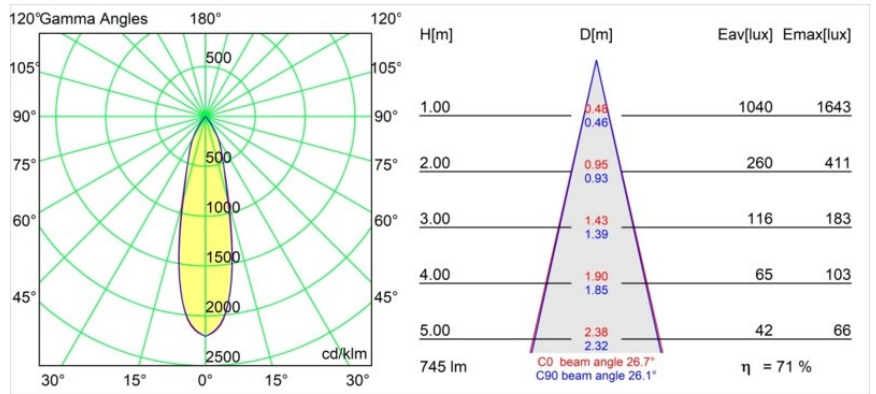

Light distribution & beam diagram