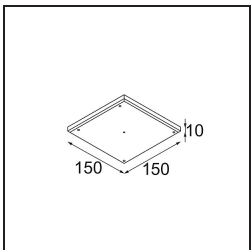

12292630 Gypsum Fibreboard 150x150

Choose a required accessory