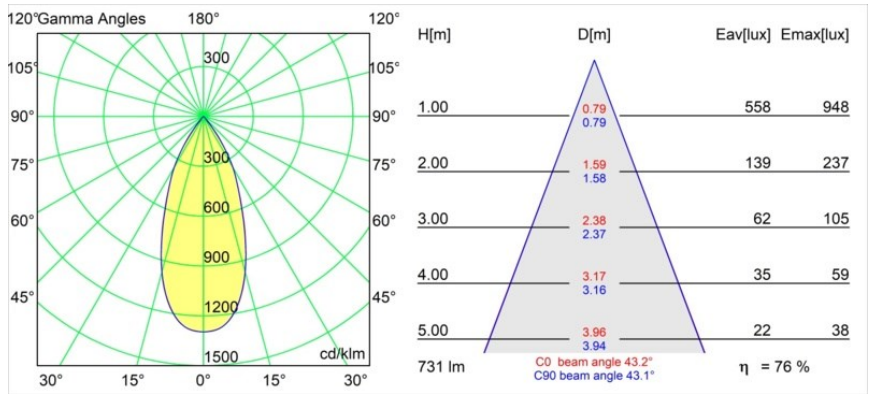

Light distribution & beam diagram