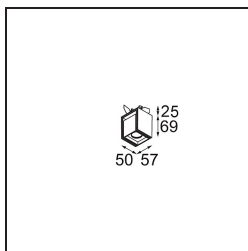

Date
Customer
Project
Type

*Rektor Semi-Recessed Adjustable 57x50 1x LED 2700K Flood DE Black Structure*

With a name derived from the Latin word for “ruler”, the Rektor family has all the qualities of a leader. Strong, guiding, and arguably a good listener. Winner of the 2014 Henry Van de Velde design award, Rektor is an orientable downlighter that showcases the distinguished effects of right angles and accented light direction.

**Specifications**

Material	13610132
Light Source Type	LED
LED Type	BRIDGELUX V6 HD G8
LED technology	LED COB
CRI	Min. 90
Colour Temperature	2700K
Lifetime	L90B10 @50,000 Hours
Lamp Included	Yes
Number of Light Sources	1
CIE flux code	98 100 100 100 76
Binning (SDCM)	2
Light Direction	Down
Optic	Reflector
Measured beam angle (°)	43.2
Input Voltage	Constant Current Driver Required
Electrical Class	III
IP Rating	20
Glow wire rating (°C)	960
Indoor/Outdoor	Indoor
Application	Ceiling, Wall
Mounting	Semi-Recessed
Cut-out size (mm)	ø40
Mounting depth (mm)	70.0
Adjustability	H 365° V -110°/+110°
Distance to Lighted Object (m)	0,1
Primary Colour & Primary Finish	Black, Structure
Gross weight (g)	283.0
Drive current (mA)	350
Min. forward voltage (Vf)	15,4
Max. forward voltage (Vf)	18,8
Connected load (W)	6,0
Luminous flux per lamp (lm)	557
Efficacy (lm/W)	93
Glare rating	21