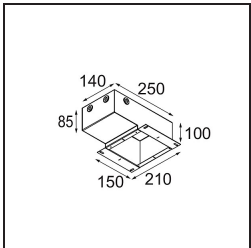

**Specifications**

Material	13610132
Light Source Type	LED
LED Type	BRIDGELUX V6 HD G8
LED technology	LED COB
CRI	Min. 90
Colour Temperature	2700K
Lifetime	L90B10 @50,000 Hours
Lamp Included	Yes
Number of Light Sources	1
CIE flux code	98 100 100 100 76
Binning (SDCM)	2
Light Direction	Down
Optic	Reflector
Measured beam angle (°)	43.2
Input Voltage	Constant Current Driver Required
Electrical Class	III
IP Rating	20
Glow wire rating (°C)	960
Indoor/Outdoor	Indoor
Application	Ceiling, Wall
Mounting	Semi-Recessed
Cut-out size (mm)	ø40
Mounting depth (mm)	70.0
Adjustability	H 365° V -110°/+110°
Distance to Lighted Object (m)	0,1
Primary Colour & Primary Finish	Black, Structure
Gross weight (g)	283.0
Drive current (mA)	350
Min. forward voltage (Vf)	15,4
Max. forward voltage (Vf)	18,8
Connected load (W)	6,0
Luminous flux per lamp (lm)	557
Efficacy (lm/W)	93
Glare rating	21

**TM30 & CRI diagram**

**Light distribution & beam diagram**

Diagrams

**Optical Accessories**

**14192032** Snoot 26 Black Matt

**14193032** Crossblade 26 Black Matt

**14191032** Honeycomb 26 Black Matt

**Installation Accessories**