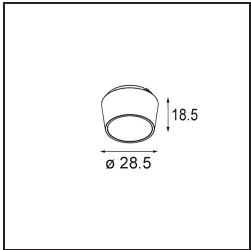

**Specifications**

Material	13610132
Light Source Type	LED
LED Type	BRIDGELUX V6 HD G8
LED technology	LED COB
CRI	Min. 90
Colour Temperature	2700K
Lifetime	L90B10 @50,000 Hours
Lamp Included	Yes
Number of Light Sources	1
CIE flux code	98 100 100 100 76
Binning (SDCM)	2
Light Direction	Down
Optic	Reflector
Measured beam angle (°)	43.2
Input Voltage	Constant Current Driver Required
Electrical Class	III
IP Rating	20
Glow wire rating (°C)	960
Indoor/Outdoor	Indoor
Application	Ceiling, Wall
Mounting	Semi-Recessed
Cut-out size (mm)	ø40
Mounting depth (mm)	70.0
Adjustability	H 365° V -110°/+110°
Distance to Lighted Object (m)	0,1
Primary Colour & Primary Finish	Black, Structure
Gross weight (g)	283.0
Drive current (mA)	350
Min. forward voltage (Vf)	15,4
Max. forward voltage (Vf)	18,8
Connected load (W)	6,0
Luminous flux per lamp (lm)	557
Efficacy (lm/W)	93
Glare rating	21

**TM30 & CRI diagram**

**Light distribution & beam diagram**

Diagrams

**Optical Accessories**

**14192032** Snoot 26 Black Matt

**14193032** Crossblade 26 Black Matt

**14191032** Honeycomb 26 Black Matt

**Installation Accessories**