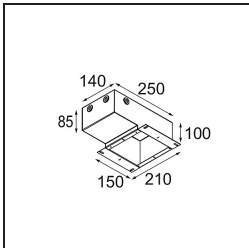

### Specifications

Material	13610109
Light Source Type	LED
LED Type	BRIDGELUX V6 HD G8
LED technology	LED COB
CRI	Min. 90
Colour Temperature	2700K
Lifetime	L90B10 @50,000 Hours
Lamp Included	Yes
Number of Light Sources	1
CIE flux code	97 99 100 100 78
Binning (SDCM)	2
Light Direction	Down
Optic	Reflector
Measured beam angle (°)	43.2
Input Voltage	Constant Current Driver Required
Electrical Class	III
IP Rating	20
Glow wire rating (°C)	960
Indoor/Outdoor	Indoor
Application	Ceiling, Wall
Mounting	Semi-Recessed
Cut-out size (mm)	ø40
Mounting depth (mm)	70.0
Adjustability	H 365° V -110°/+110°
Distance to Lighted Object (m)	0,1
Primary Colour & Primary Finish	White, Structure
Gross weight (g)	283.0
Drive current (mA)	350
Min. forward voltage (Vf)	15,4
Max. forward voltage (Vf)	18,8
Connected load (W)	6,0
Luminous flux per lamp (lm)	568
Efficacy (lm/W)	95
Glare rating	22

**TM30 & CRI diagram**

**Light distribution & beam diagram**

**Optical Accessories**

**14192032** Snoot 26 Black Matt

**14193032** Crossblade 26 Black Matt

**14191032** Honeycomb 26 Black Matt

**Installation Accessories**