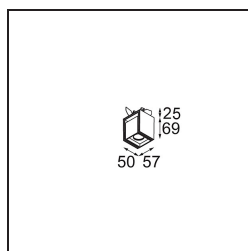

*Rektor Semi-Recessed Adjustable 57x50 1x LED 2700K Flood DE White Structure*

With a name derived from the Latin word for “ruler”, the Rektor family has all the qualities of a leader. Strong, guiding, and arguably a good listener. Winner of the 2014 Henry Van de Velde design award, Rektor is an orientable downlighter that showcases the distinguished effects of right angles and accented light direction.

### Specifications

Material	13610109
Light Source Type	LED
LED Type	BRIDGELUX V6 HD G8
LED technology	LED COB
CRI	Min. 90
Colour Temperature	2700K
Lifetime	L90B10 @50,000 Hours
Lamp Included	Yes
Number of Light Sources	1
CIE flux code	97 99 100 100 78
Binning (SDCM)	2
Light Direction	Down
Optic	Reflector
Measured beam angle (°)	43.2
Input Voltage	Constant Current Driver Required
Electrical Class	III
IP Rating	20
Glow wire rating (°C)	960
Indoor/Outdoor	Indoor
Application	Ceiling, Wall
Mounting	Semi-Recessed
Cut-out size (mm)	ø40
Mounting depth (mm)	70.0
Adjustability	H 365° V -110°/+110°
Distance to Lighted Object (m)	0,1
Primary Colour & Primary Finish	White, Structure
Gross weight (g)	283.0
Drive current (mA)	350
Min. forward voltage (Vf)	15,4
Max. forward voltage (Vf)	18,8
Connected load (W)	6,0
Luminous flux per lamp (lm)	568
Efficacy (lm/W)	95
Glare rating	22