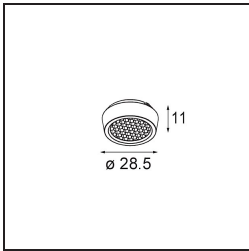

### Specifications

Material	13610109
Light Source Type	LED
LED Type	BRIDGELUX V6 HD G8
LED technology	LED COB
CRI	Min. 90
Colour Temperature	2700K
Lifetime	L90B10 @50,000 Hours
Lamp Included	Yes
Number of Light Sources	1
CIE flux code	97 99 100 100 78
Binning (SDCM)	2
Light Direction	Down
Optic	Reflector
Measured beam angle (°)	43.2
Input Voltage	Constant Current Driver Required
Electrical Class	III
IP Rating	20
Glow wire rating (°C)	960
Indoor/Outdoor	Indoor
Application	Ceiling, Wall
Mounting	Semi-Recessed
Cut-out size (mm)	ø40
Mounting depth (mm)	70.0
Adjustability	H 365° V -110°/+110°
Distance to Lighted Object (m)	0,1
Primary Colour & Primary Finish	White, Structure
Gross weight (g)	283.0
Drive current (mA)	350
Min. forward voltage (Vf)	15,4
Max. forward voltage (Vf)	18,8
Connected load (W)	6,0
Luminous flux per lamp (lm)	568
Efficacy (lm/W)	95
Glare rating	22

**TM30 & CRI diagram**

**Light distribution & beam diagram**

**Optical Accessories**

**14192032** Snoot 26 Black Matt

**14193032** Crossblade 26 Black Matt

**14191032** Honeycomb 26 Black Matt

**Installation Accessories**