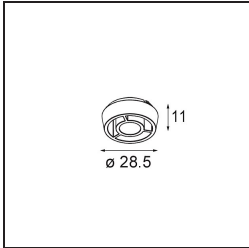

### Specifications

Material	13610109
Light Source Type	LED
LED Type	BRIDGELUX V6 HD G8
LED technology	LED COB
CRI	Min. 90
Colour Temperature	2700K
Lifetime	L90B10 @50,000 Hours
Lamp Included	Yes
Number of Light Sources	1
CIE flux code	97 99 100 100 78
Binning (SDCM)	2
Light Direction	Down
Optic	Reflector
Measured beam angle (°)	43.2
Input Voltage	Constant Current Driver Required
Electrical Class	III
IP Rating	20
Glow wire rating (°C)	960
Indoor/Outdoor	Indoor
Application	Ceiling, Wall
Mounting	Semi-Recessed
Cut-out size (mm)	ø40
Mounting depth (mm)	70.0
Adjustability	H 365° V -110°/+110°
Distance to Lighted Object (m)	0,1
Primary Colour & Primary Finish	White, Structure
Gross weight (g)	283.0
Drive current (mA)	350
Min. forward voltage (Vf)	15,4
Max. forward voltage (Vf)	18,8
Connected load (W)	6,0
Luminous flux per lamp (lm)	568
Efficacy (lm/W)	95
Glare rating	22

**TM30 & CRI diagram**

**Light distribution & beam diagram**

**Optical Accessories**

**14192032** Snoot 26 Black Matt

**14193032** Crossblade 26 Black Matt

**14191032** Honeycomb 26 Black Matt

**Installation Accessories**