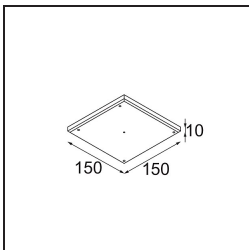

12292630 Gypsum Fibreboard 150x150

Choose a required accessory