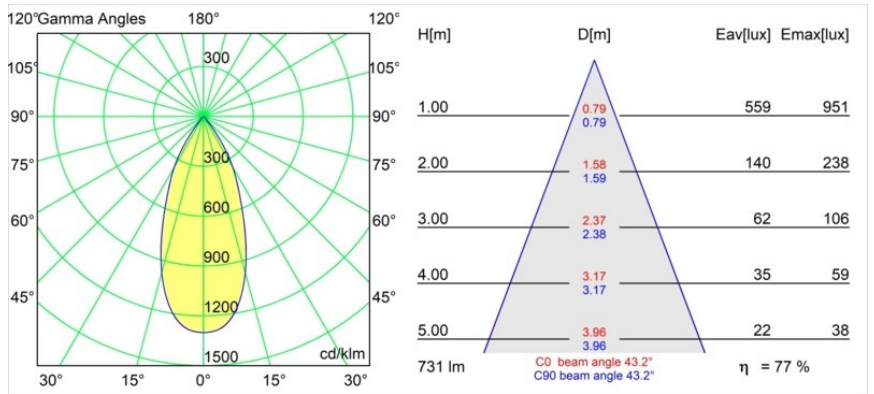

Light distribution & beam diagram