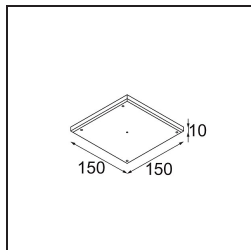

12292630 Gypsum Fibreboard 150x150

Choose a required accessory