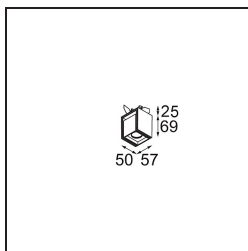

Date
Customer
Project
Type

Rektor Semi-Recessed Adjustable 57x50 1x LED 2700K Medium DE Black Structure

With a name derived from the Latin word for “ruler”, the Rektor family has all the qualities of a leader. Strong, guiding, and arguably a good listener. Winner of the 2014 Henry Van de Velde design award, Rektor is an orientable downlighter that showcases the distinguished effects of right angles and accented light direction.

Specifications

Material	13610032
Light Source Type	LED
LED Type	BRIDGELUX V6 HD G8
LED technology	LED COB
CRI	Min. 90
Colour Temperature	2700K
Lifetime	L90B10 @50,000 Hours
Lamp Included	Yes
Number of Light Sources	1
CIE flux code	98 99 100 100 72
Binning (SDCM)	2
Light Direction	Down
Optic	Reflector
Measured beam angle (°)	26.7
Input Voltage	Constant Current Driver Required
Electrical Class	III
IP Rating	20
Glow wire rating (°C)	960
Indoor/Outdoor	Indoor
Application	Ceiling, Wall
Mounting	Semi-Recessed
Cut-out size (mm)	ø40
Mounting depth (mm)	70.0
Adjustability	H 365° V -110°/+110°
Distance to Lighted Object (m)	0,1
Primary Colour & Primary Finish	Black, Structure
Gross weight (g)	283.0
Drive current (mA)	350
Min. forward voltage (Vf)	15,4
Max. forward voltage (Vf)	18,8
Connected load (W)	6,0
Luminous flux per lamp (lm)	526
Efficacy (lm/W)	88
Glare rating	20