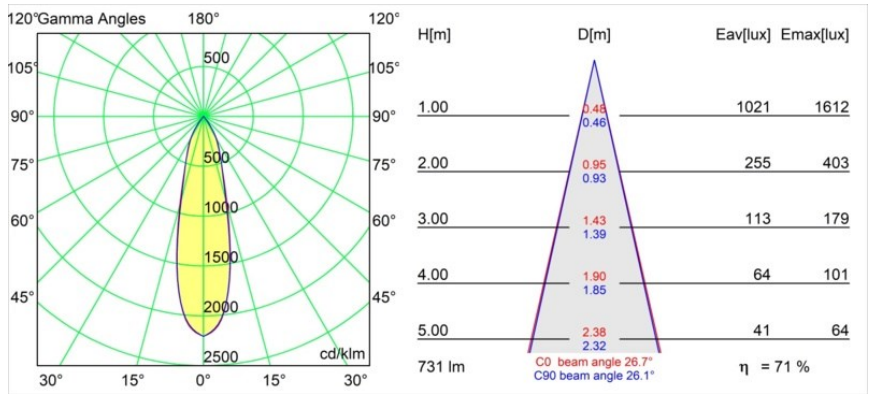

Light distribution & beam diagram