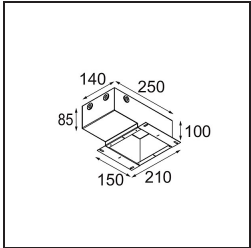

Specifications

Material	13610032
Light Source Type	LED
LED Type	BRIDGELUX V6 HD G8
LED technology	LED COB
CRI	Min. 90
Colour Temperature	2700K
Lifetime	L90B10 @50,000 Hours
Lamp Included	Yes
Number of Light Sources	1
CIE flux code	98 99 100 100 72
Binning (SDCM)	2
Light Direction	Down
Optic	Reflector
Measured beam angle (°)	26.7
Input Voltage	Constant Current Driver Required
Electrical Class	III
IP Rating	20
Glow wire rating (°C)	960
Indoor/Outdoor	Indoor
Application	Ceiling, Wall
Mounting	Semi-Recessed
Cut-out size (mm)	ø40
Mounting depth (mm)	70.0
Adjustability	H 365° V -110°/+110°
Distance to Lighted Object (m)	0,1
Primary Colour & Primary Finish	Black, Structure
Gross weight (g)	283.0
Drive current (mA)	350
Min. forward voltage (Vf)	15,4
Max. forward voltage (Vf)	18,8
Connected load (W)	6,0
Luminous flux per lamp (lm)	526
Efficacy (lm/W)	88
Glare rating	20

TM30 & CRI diagram

Light distribution & beam diagram

Diagrams

Optical Accessories

14192032 Snoot 26 Black Matt

14193032 Crossblade 26 Black Matt

14191032 Honeycomb 26 Black Matt

Installation Accessories