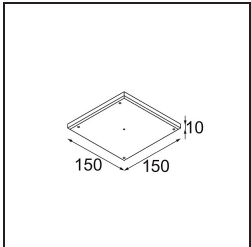

12292630 Gypsum Fibreboard 150x150

Choose a required accessory