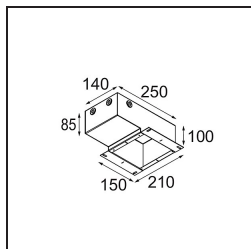

TM30 & CRI diagram

Light distribution & beam diagram

Diagrams

Accessorio Ottico

14192032 Snoot 26 Black Matt

14193032 Crossblade 26 Black Matt

14191032 Honeycomb 26 Black Matt

Accessori Installazione