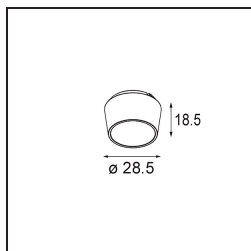

TM30 & CRI diagram

Light distribution & beam diagram

Diagrams

Accessorio Ottico

14192032 Snoot 26 Black Matt

14193032 Crossblade 26 Black Matt

14191032 Honeycomb 26 Black Matt

Accessori Installazione