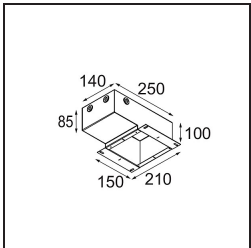

Specifications

Material	13610009
Light Source Type	LED
LED Type	BRIDGELUX V6 HD G8
LED technology	LED COB
CRI	Min. 90
Colour Temperature	2700K
Lifetime	L90B10 @50,000 Hours
Lamp Included	Yes
Number of Light Sources	1
CIE flux code	95 98 100 100 77
Binning (SDCM)	2
Light Direction	Down
Optic	Reflector
Measured beam angle (°)	26.8
Input Voltage	Constant Current Driver Required
Electrical Class	III
IP Rating	20
Glow wire rating (°C)	960
Indoor/Outdoor	Indoor
Application	Ceiling, Wall
Mounting	Semi-Recessed
Cut-out size (mm)	ø40
Mounting depth (mm)	70.0
Adjustability	H 365° V -110°/+110°
Distance to Lighted Object (m)	0,1
Primary Colour & Primary Finish	White, Structure
Gross weight (g)	283.0
Drive current (mA)	350
Min. forward voltage (Vf)	15,4
Max. forward voltage (Vf)	18,8
Connected load (W)	6,0
Luminous flux per lamp (lm)	565
Efficacy (lm/W)	94
Glare rating	22

TM30 & CRI diagram

Light distribution & beam diagram

Optical Accessories

14192032 Snoot 26 Black Matt

14193032 Crossblade 26 Black Matt

14191032 Honeycomb 26 Black Matt

Installation Accessories

11624030 Installation Housing 140x250x100x210