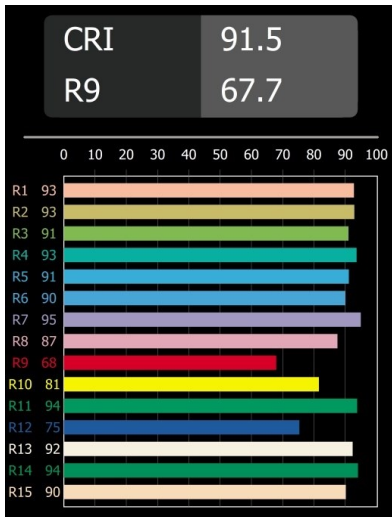

TM30 & CRI diagram