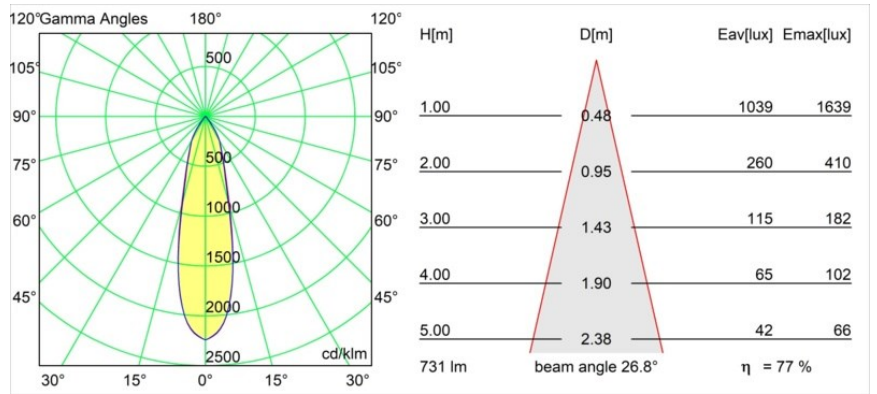

Light distribution & beam diagram