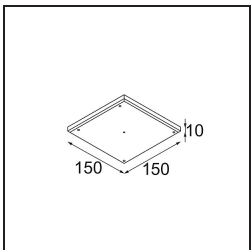

Specifications

Material	13610009
Light Source Type	LED
LED Type	BRIDGELUX V6 HD G8
LED technology	LED COB
CRI	Min. 90
Colour Temperature	2700K
Lifetime	L90B10 @50,000 Hours
Lamp Included	Yes
Number of Light Sources	1
CIE flux code	95 98 100 100 77
Binning (SDCM)	2
Light Direction	Down
Optic	Reflector
Measured beam angle (°)	26.8
Input Voltage	Constant Current Driver Required
Electrical Class	III
IP Rating	20
Glow wire rating (°C)	960
Indoor/Outdoor	Indoor
Application	Ceiling, Wall
Mounting	Semi-Recessed
Cut-out size (mm)	ø40
Mounting depth (mm)	70.0
Adjustability	H 365° V -110°/+110°
Distance to Lighted Object (m)	0,1
Primary Colour & Primary Finish	White, Structure
Gross weight (g)	283.0
Drive current (mA)	350
Min. forward voltage (Vf)	15,4
Max. forward voltage (Vf)	18,8
Connected load (W)	6,0
Luminous flux per lamp (lm)	565
Efficacy (lm/W)	94
Glare rating	22

TM30 & CRI diagram

Light distribution & beam diagram

Optical Accessories

14192032 Snoot 26 Black Matt

14193032 Crossblade 26 Black Matt

14191032 Honeycomb 26 Black Matt

Installation Accessories

11624030 Installation Housing 140x250x100x210