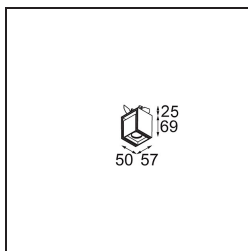

Date
Customer
Project
Type

Rektor Semi-Recessed Adjustable 57x50 1x LED 2700K Medium DE White Structure

With a name derived from the Latin word for “ruler”, the Rektor family has all the qualities of a leader. Strong, guiding, and arguably a good listener. Winner of the 2014 Henry Van de Velde design award, Rektor is an orientable downlighter that showcases the distinguished effects of right angles and accented light direction.

Specifications

Material	13610009
Light Source Type	LED
LED Type	BRIDGELUX V6 HD G8
LED technology	LED COB
CRI	Min. 90
Colour Temperature	2700K
Lifetime	L90B10 @50,000 Hours
Lamp Included	Yes
Number of Light Sources	1
CIE flux code	95 98 100 100 77
Binning (SDCM)	2
Light Direction	Down
Optic	Reflector
Measured beam angle (°)	26.8
Input Voltage	Constant Current Driver Required
Electrical Class	III
IP Rating	20
Glow wire rating (°C)	960
Indoor/Outdoor	Indoor
Application	Ceiling, Wall
Mounting	Semi-Recessed
Cut-out size (mm)	ø40
Mounting depth (mm)	70.0
Adjustability	H 365° V -110°/+110°
Distance to Lighted Object (m)	0,1
Primary Colour & Primary Finish	White, Structure
Gross weight (g)	283.0
Drive current (mA)	350
Min. forward voltage (Vf)	15,4
Max. forward voltage (Vf)	18,8
Connected load (W)	6,0
Luminous flux per lamp (lm)	565
Efficacy (lm/W)	94
Glare rating	22