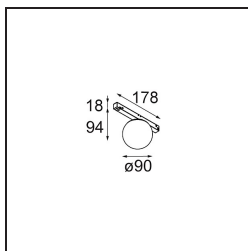

### Specifications

Material	13600532
Light Source Type	LED
LED Type	BRIDGELUX WARMDIM 6W
LED technology	LED COB
CRI	Min. 95
Colour Temperature	1800-3000K (Warm Dim)
Lifetime	L80B10 @50,000 Hours
Lamp Included	Yes
Number of Light Sources	1
CIE flux code	24 49 75 61 71
Binning (SDCM)	3
Light Direction	Down
Input Voltage	48Vdc
Luminaire power (W)	6.6
Electrical Class	III
IP Rating	20
Glow wire rating (°C)	960
Dimming Protocol	DALI
DALI Standard	DALI-2
Indoor/Outdoor	Indoor
Application	Ceiling, Wall
Adjustability	Not Applicable
Distance to Lighted Object (m)	0,1
Primary Colour & Primary Finish	Black, Structure
Gross weight (g)	422.0
Luminous flux per lamp (lm)	358
Efficacy (lm/W)	54
Glare rating	21
Remark	<ul style="list-style-type: none"> <li>• This is not a complete product. Pista track 48V system required.</li> <li>• For installations without dimmer, it is recommended to use 1-10 V luminaires.</li> </ul>