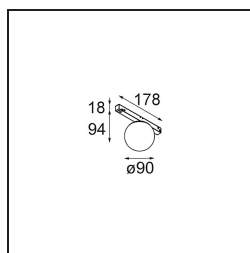

Specifications

Material	13600509
Light Source Type	LED
LED Type	BRIDGELUX WARMDIM 6W
LED technology	LED COB
CRI	Min. 95
Colour Temperature	1800-3000K (Warm Dim)
Lifetime	L80B10 @50,000 Hours
Lamp Included	Yes
Number of Light Sources	1
CIE flux code	27 53 78 65 73
Binning (SDCM)	3
Light Direction	Down
Input Voltage	48Vdc
Luminaire power (W)	6.6
Electrical Class	III
IP Rating	20
Glow wire rating (°C)	960
Dimming Protocol	DALI
DALI Standard	DALI-2
Indoor/Outdoor	Indoor
Application	Ceiling, Wall
Adjustability	Not Applicable
Distance to Lighted Object (m)	0,1
Primary Colour & Primary Finish	White, Structure
Gross weight (g)	422.0
Luminous flux per lamp (lm)	365
Efficacy (lm/W)	55
Glare rating	22
Remark	<ul style="list-style-type: none"> • This is not a complete product. Pista track 48V system required. • For installations without dimmer, it is recommended to use 1-10 V luminaires.