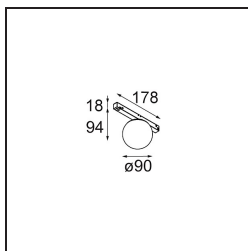

**Specifications**

Material	13600432
Light Source Type	LED
LED Type	BRIDGELUX WARMDIM 6W
LED technology	LED COB
CRI	Min. 95
Colour Temperature	1800-3000K (Warm Dim)
Lifetime	L80B10 @50,000 Hours
Lamp Included	Yes
Number of Light Sources	1
CIE flux code	24 49 75 61 71
Binning (SDCM)	3
Light Direction	Down
Input Voltage	48Vdc
Luminaire power (W)	6.6
Electrical Class	III
IP Rating	20
Glow wire rating (°C)	960
Dimming Protocol	1-10V
Indoor/Outdoor	Indoor
Application	Ceiling, Wall
Adjustability	Not Applicable
Distance to Lighted Object (m)	0,1
Primary Colour & Primary Finish	Black, Structure
Gross weight (g)	422.0
Luminous flux per lamp (lm)	358
Efficacy (lm/W)	54
Glare rating	21
Remark	<ul style="list-style-type: none"> <li>• This is not a complete product. Pista track 48V system required.</li> <li>• For installations without dimmer, it is recommended to use 1-10 V luminaires.</li> </ul>