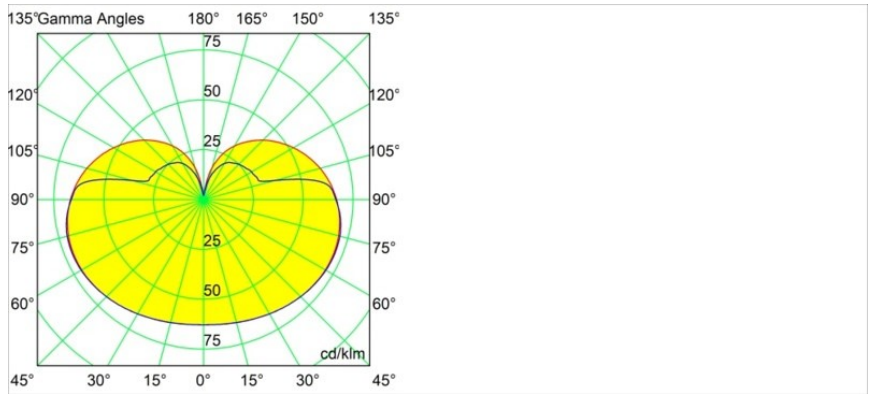

Light distribution & beam diagram