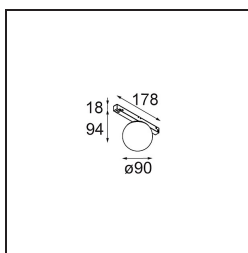

Specifications

Material	13600409
Light Source Type	LED
LED Type	BRIDGELUX WARMDIM 6W
LED technology	LED COB
CRI	Min. 95
Colour Temperature	1800-3000K (Warm Dim)
Lifetime	L80B10 @50,000 Hours
Lamp Included	Yes
Number of Light Sources	1
CIE flux code	27 53 78 65 73
Binning (SDCM)	3
Light Direction	Down
Input Voltage	48Vdc
Luminaire power (W)	6.6
Electrical Class	III
IP Rating	20
Glow wire rating (°C)	960
Dimming Protocol	1-10V
Indoor/Outdoor	Indoor
Application	Ceiling, Wall
Adjustability	Not Applicable
Distance to Lighted Object (m)	0,1
Primary Colour & Primary Finish	White, Structure
Gross weight (g)	422.0
Luminous flux per lamp (lm)	365
Efficacy (lm/W)	55
Glare rating	22
Remark	<ul style="list-style-type: none"> • This is not a complete product. Pista track 48V system required. • For installations without dimmer, it is recommended to use 1-10 V luminaires.